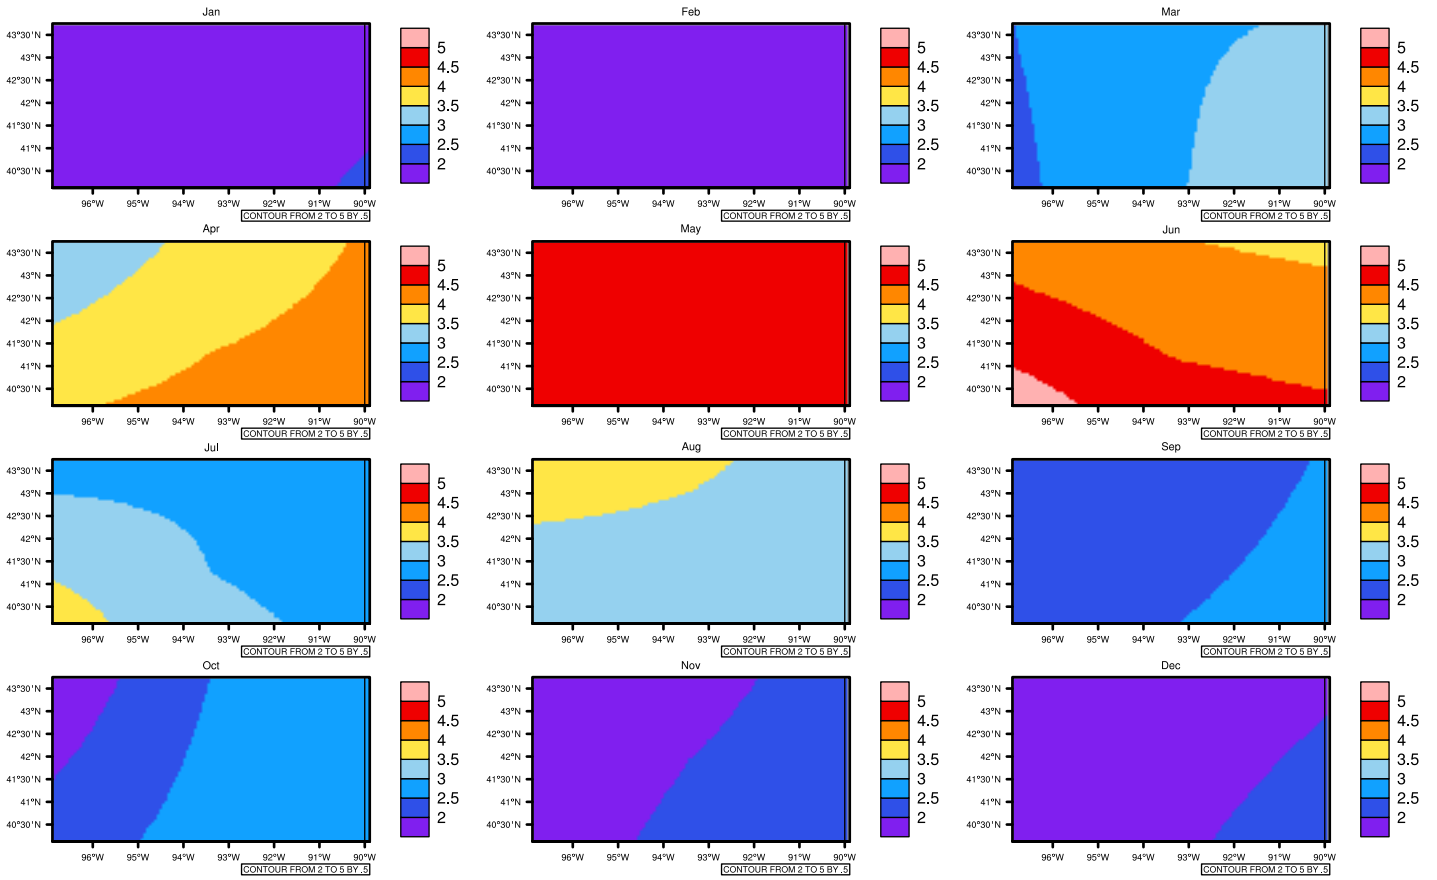

Monthly Daily Average pr(mm/day) In 2030-2039 GFDL-ESM2M RCP45 - Iowa