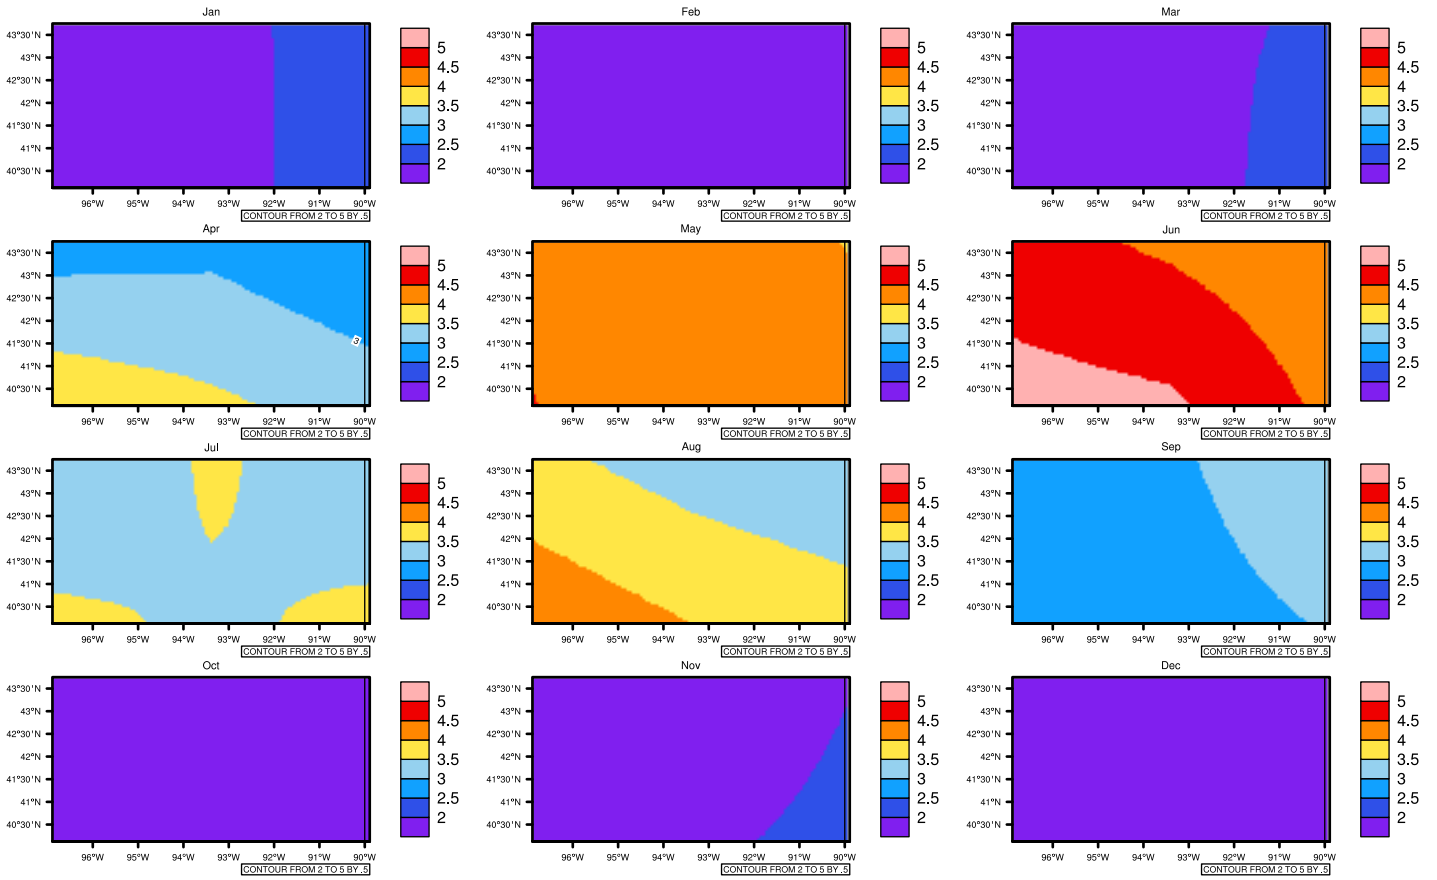

Monthly Daily Average pr(mm/day) In 2040-2049 GFDL-ESM2M RCP45 - Iowa