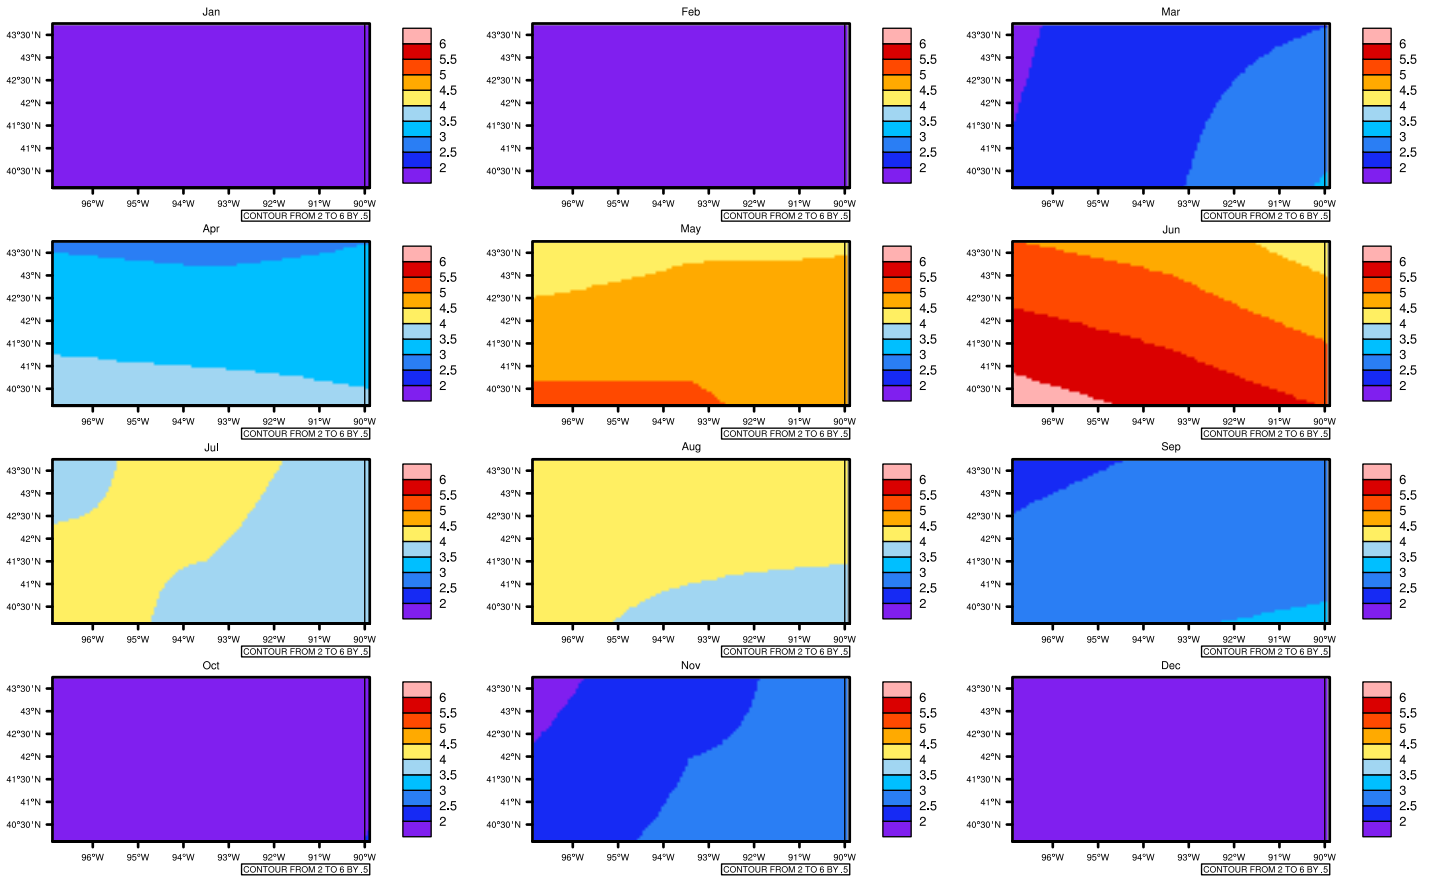

Monthly Daily Average pr(mm/day) In 2050-2059 GFDL-ESM2M RCP45 - Iowa