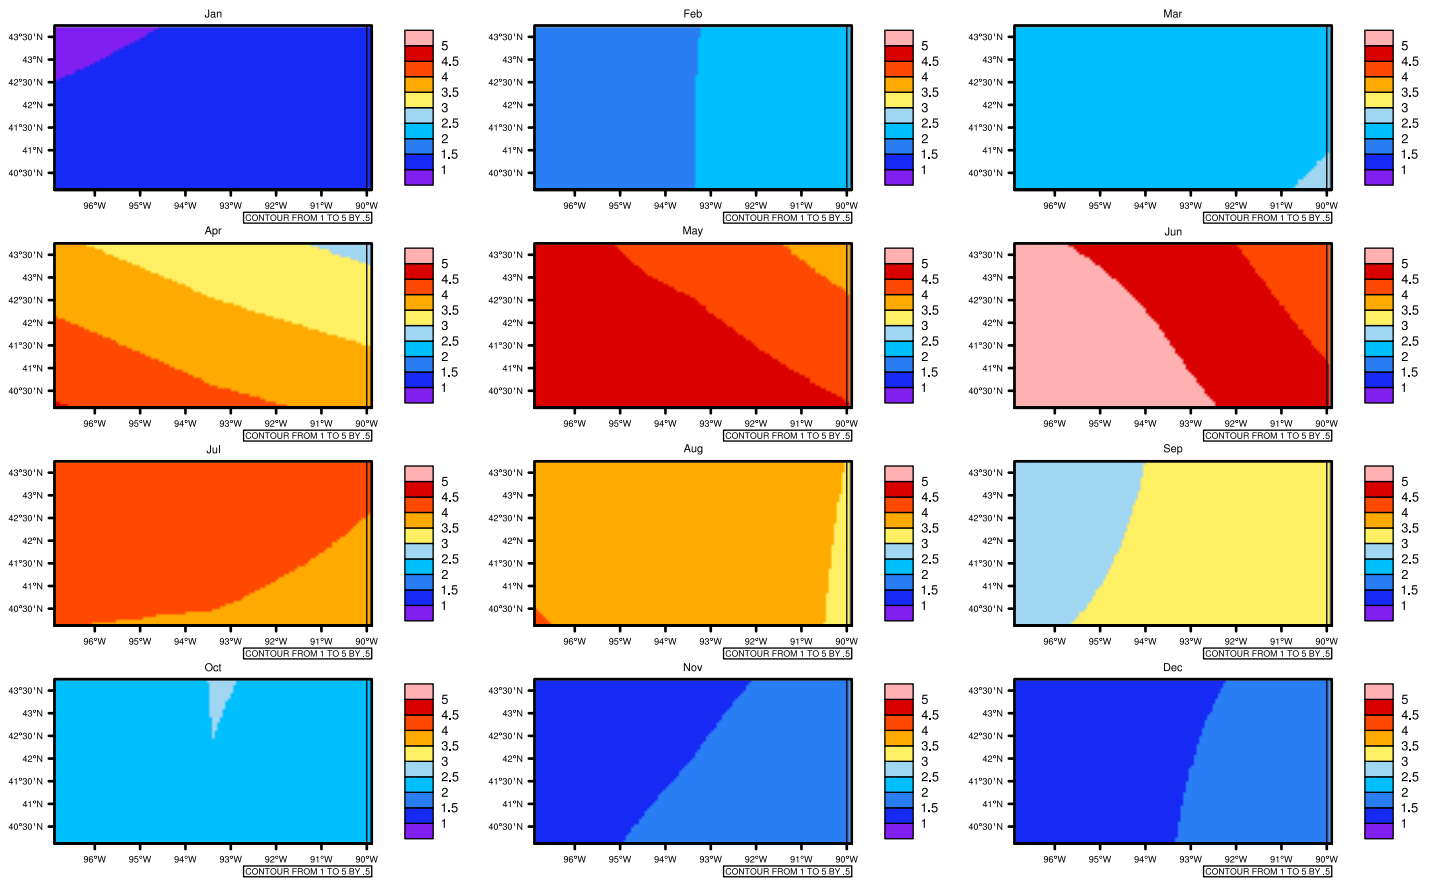

Monthly Daily Average pr(mm/day) In 2060-2069 GFDL-ESM2M RCP45 - Iowa

AgriMetSoft (2020), Climate Maps. Available on:
<https://agrimetsoft.com/maps>

[Order a new map on <https://agrimetsoft.com/order>

[You can request maps from any dataset from the AgriMetSoft Team.](#)