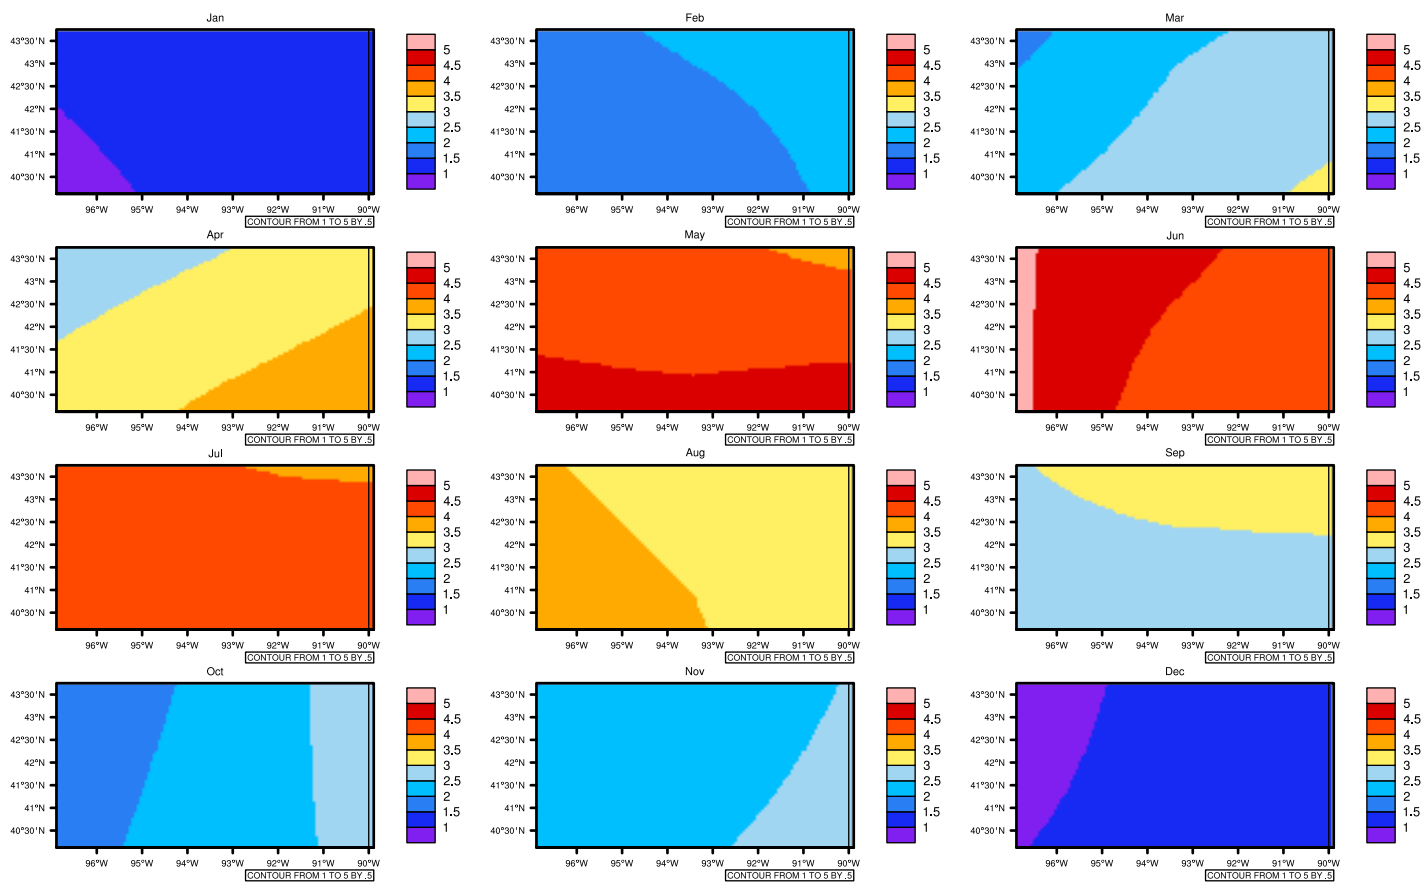

Monthly Daily Average pr(mm/day) In 2070-2079 GFDL-ESM2M RCP45 - Iowa