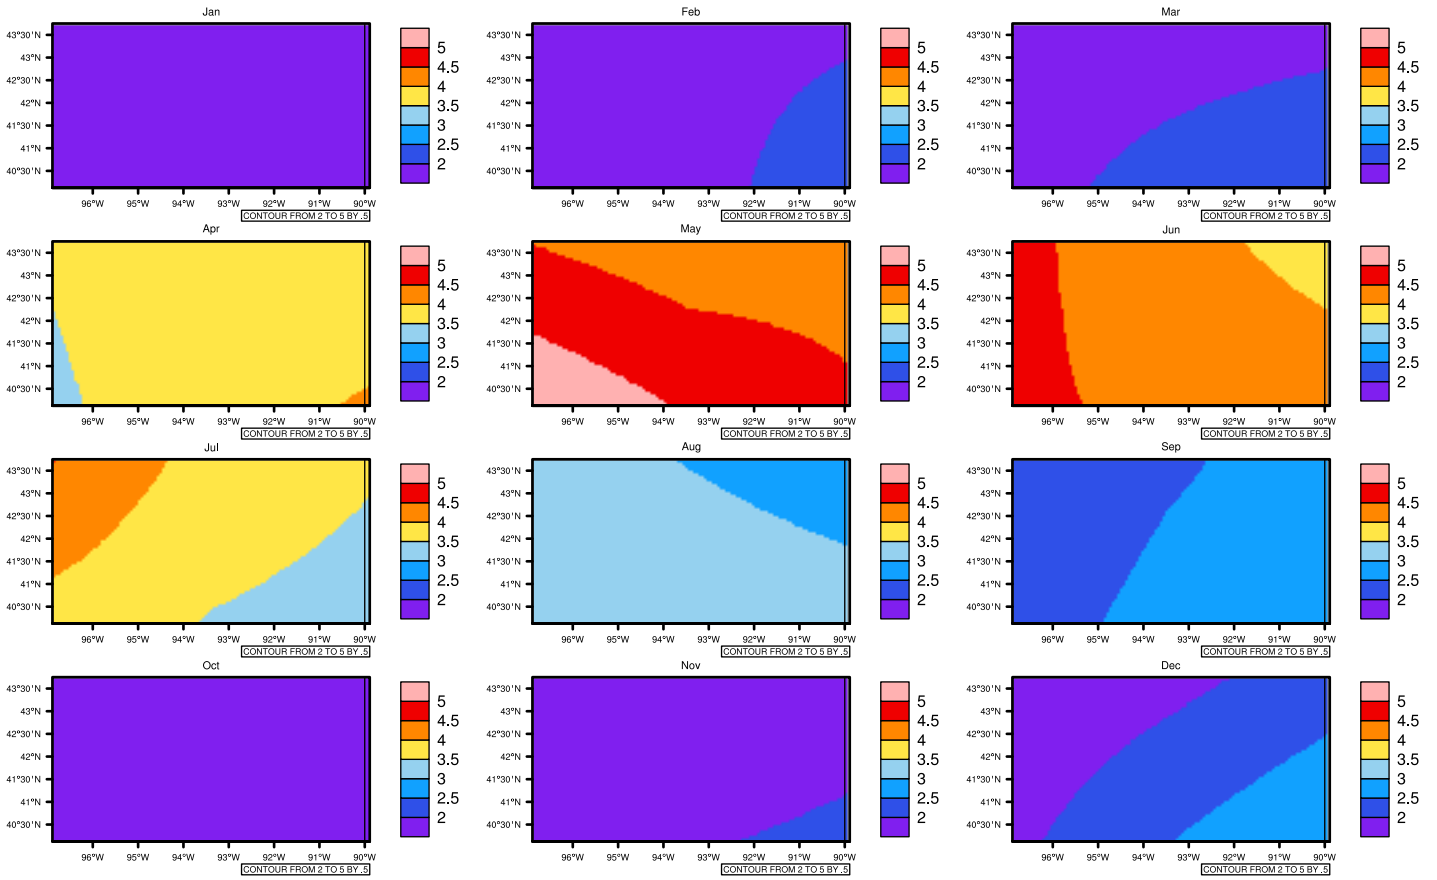

Monthly Daily Average pr(mm/day) In 2080-2089 GFDL-ESM2M RCP45 - Iowa