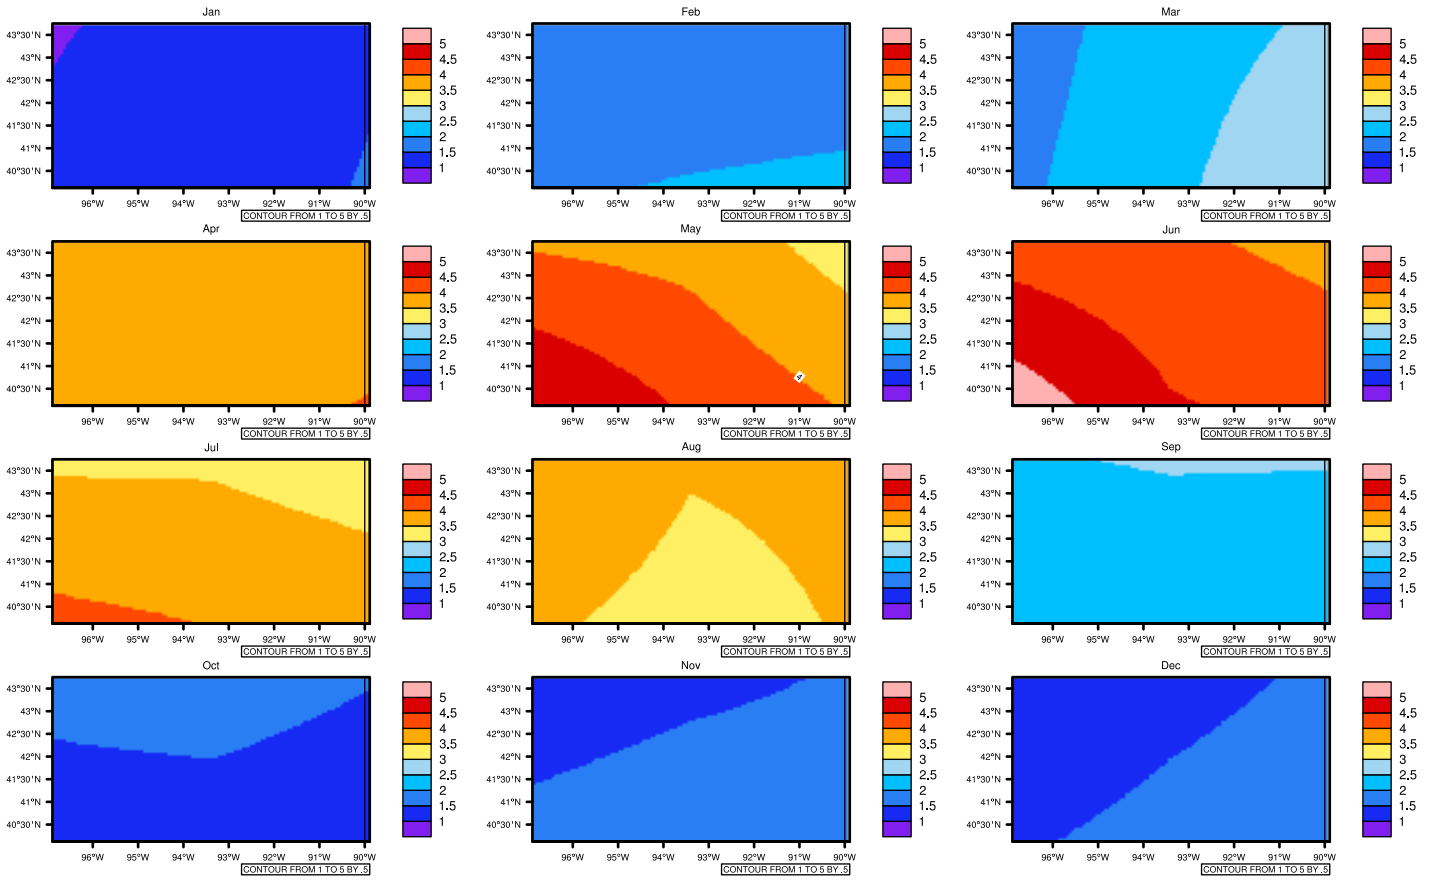

Monthly Daily Average pr(mm/day) In 2090-2099 GFDL-ESM2M RCP45 - Iowa