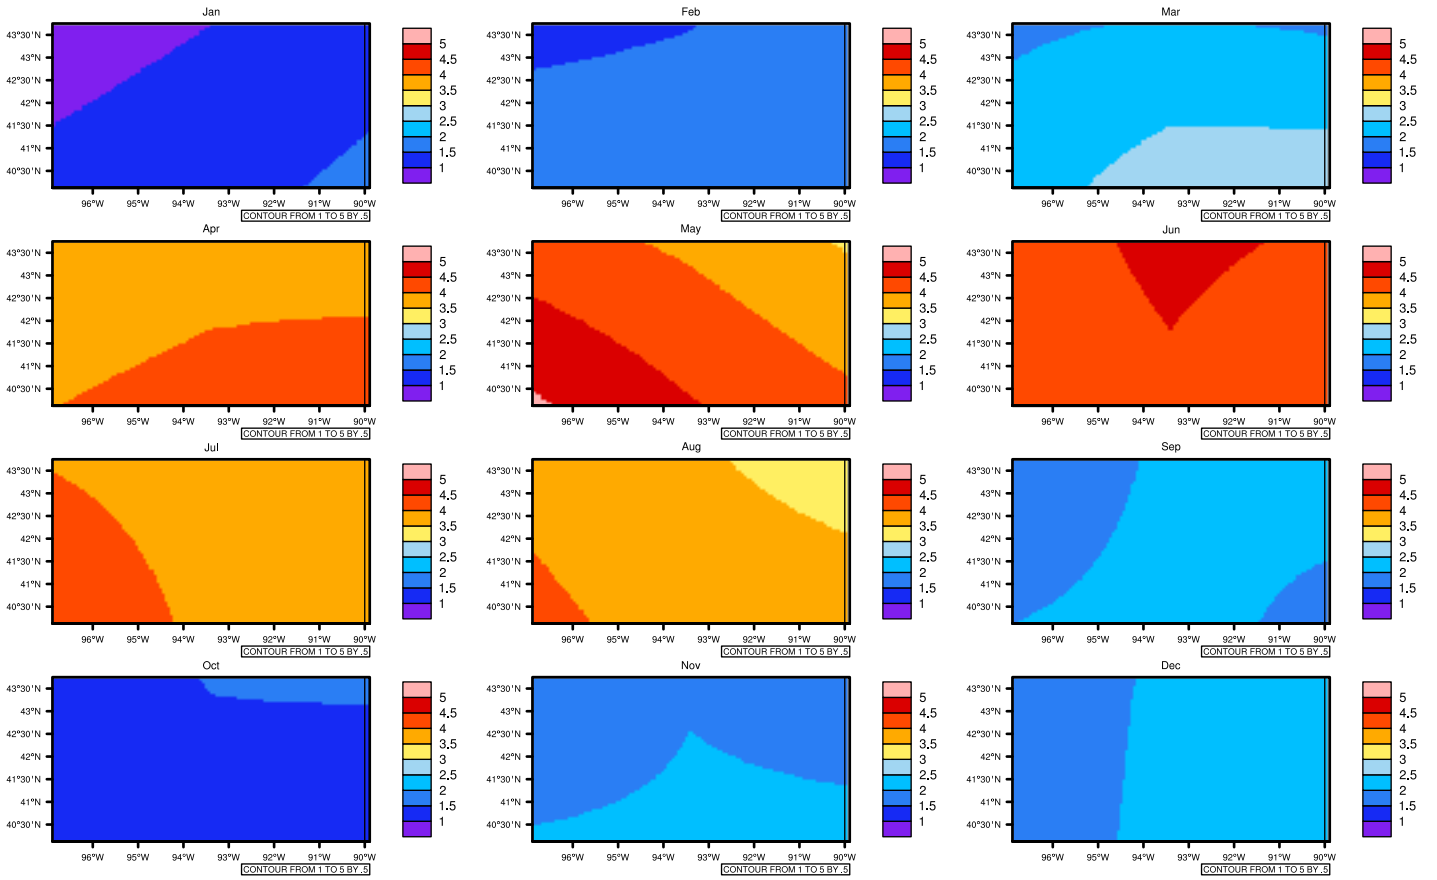

## Monthly pr (mm/day) In 2020-2029 GFDL-ESM2M RCP85 - Iowa

AgriMetSoft (2020), Climate Maps. Available on:  
<https://agrimetsoft.com/maps>

[Order a new map on <https://agrimetsoft.com/order>

[You can request maps from any dataset from the AgriMetSoft Team.](#)