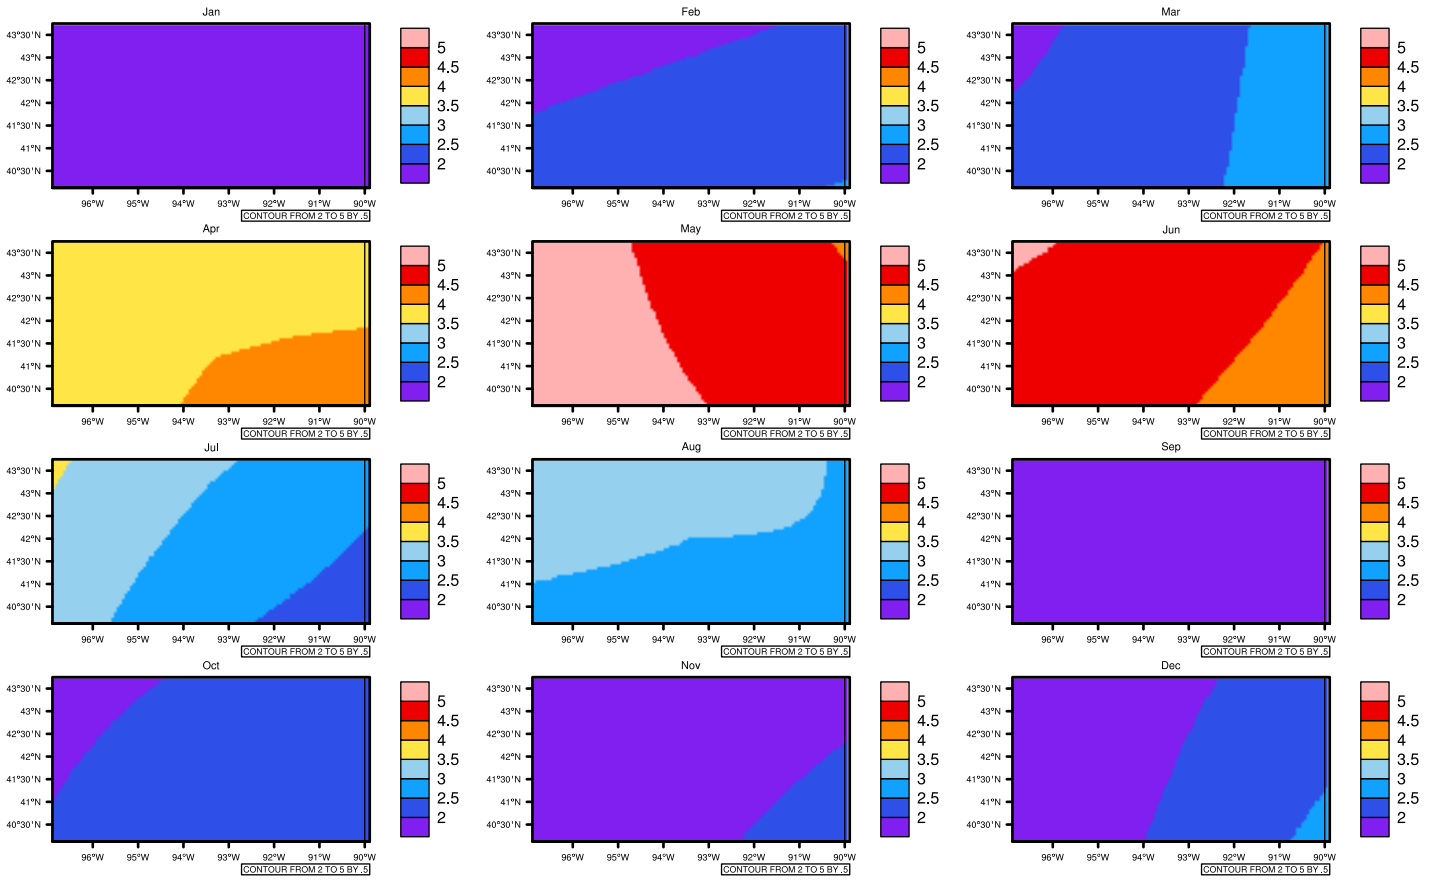

Monthly pr (mm/day) In 2070-2079 GFDL-ESM2M RCP85 - Iowa

AgriMetSoft (2020), Climate Maps. Available on:
<https://agrimetsoft.com/maps>

[Order a new map on <https://agrimetsoft.com/order>

[You can request maps from any dataset from the AgriMetSoft Team.](#)