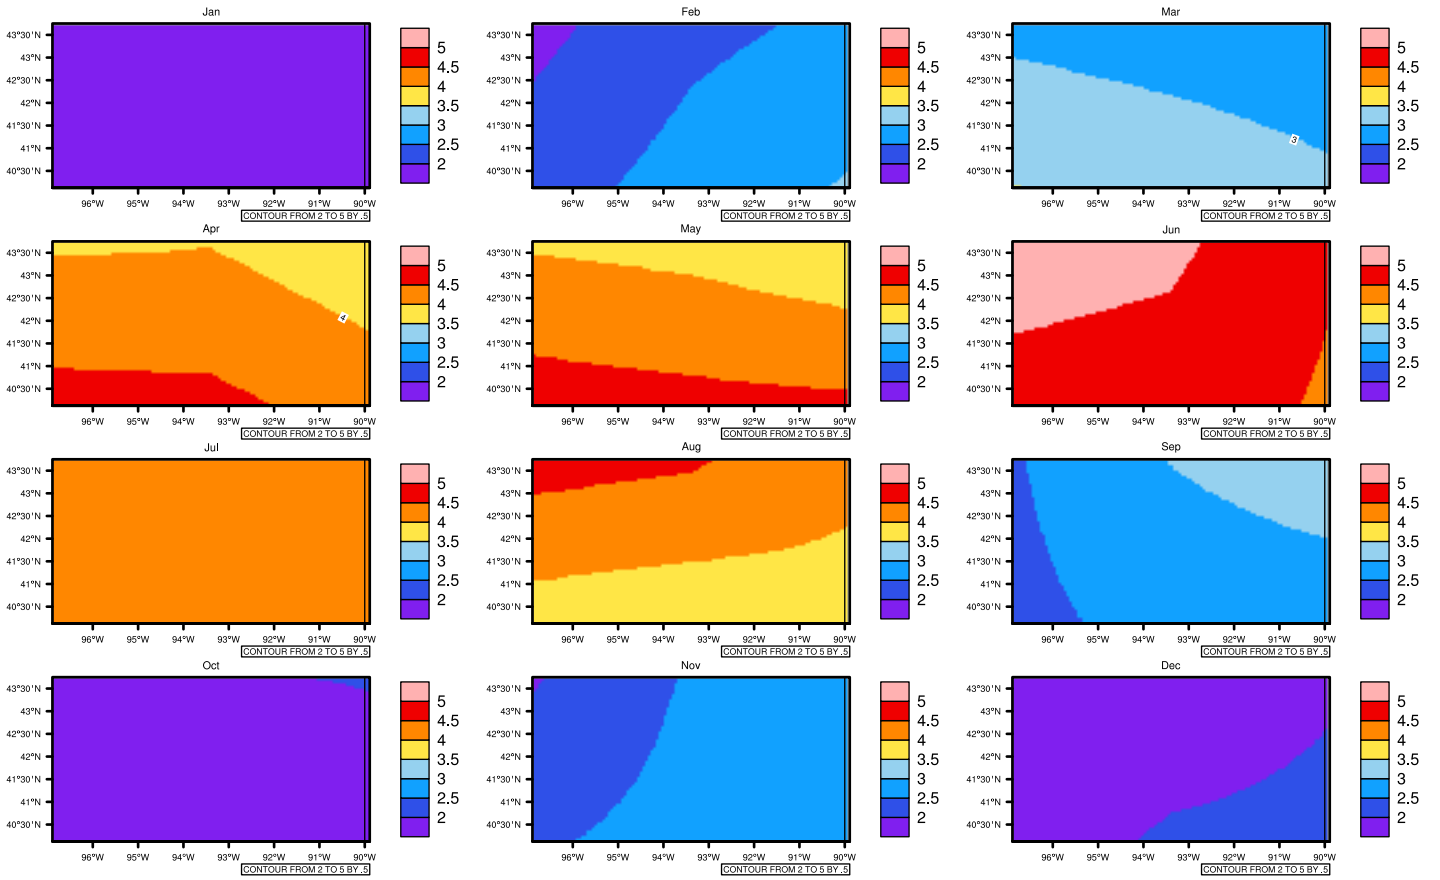

Monthly pr (mm/day) In 2080-2089 GFDL-ESM2M RCP85 - Iowa

AgriMetSoft (2020), Climate Maps. Available on:
<https://agrimetsoft.com/maps>

[Order a new map on <https://agrimetsoft.com/order>

[You can request maps from any dataset from the AgriMetSoft Team.](#)