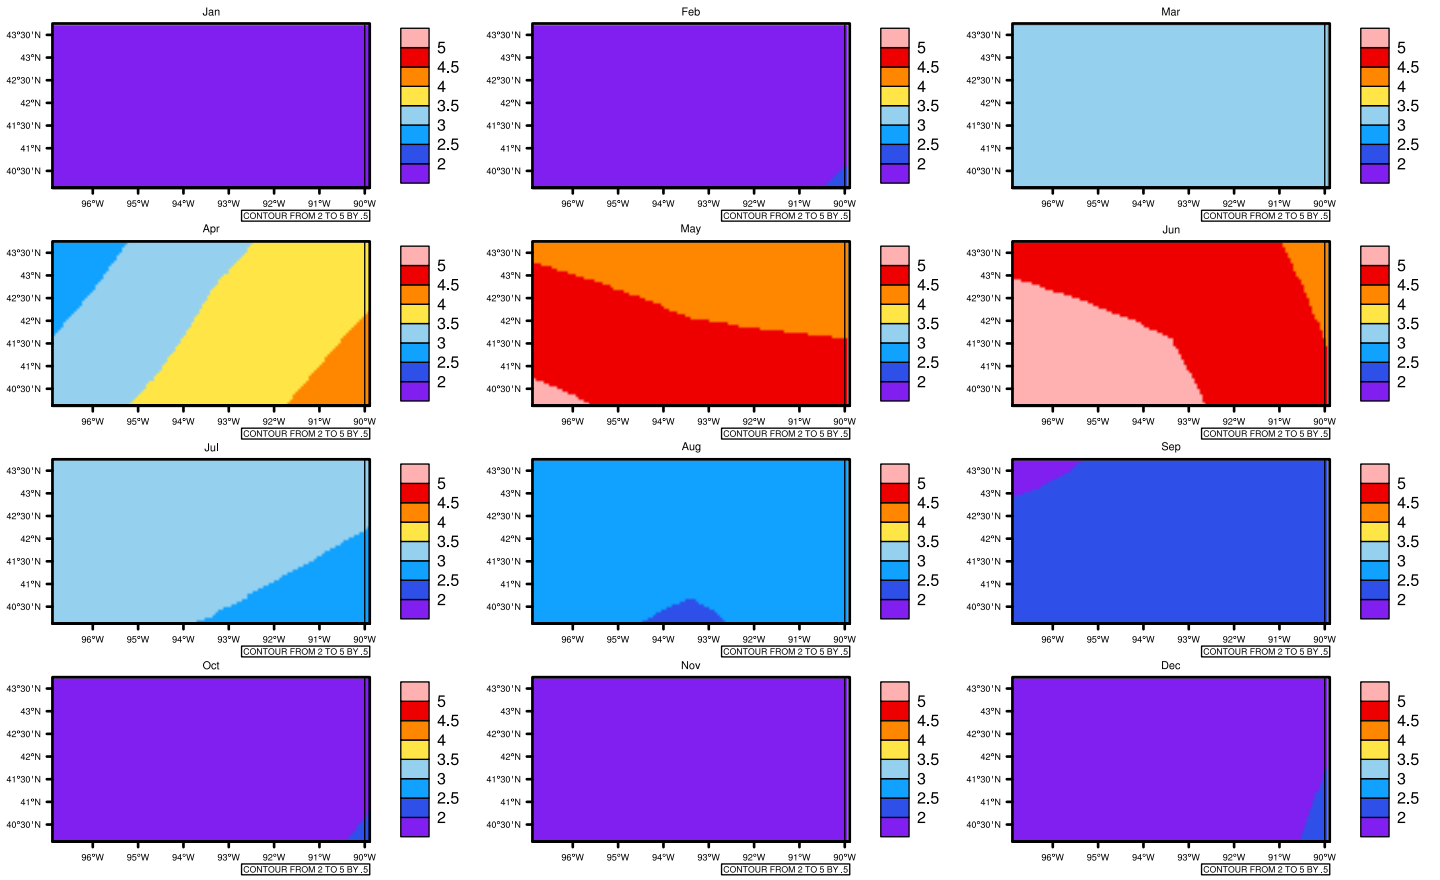

Monthly pr (mm/day) In 2090-2099 GFDL-ESM2M RCP85 - Iowa

AgriMetSoft (2020), Climate Maps. Available on:
<https://agrimetsoft.com/maps>

[Order a new map on <https://agrimetsoft.com/order>

[You can request maps from any dataset from the AgriMetSoft Team.](#)