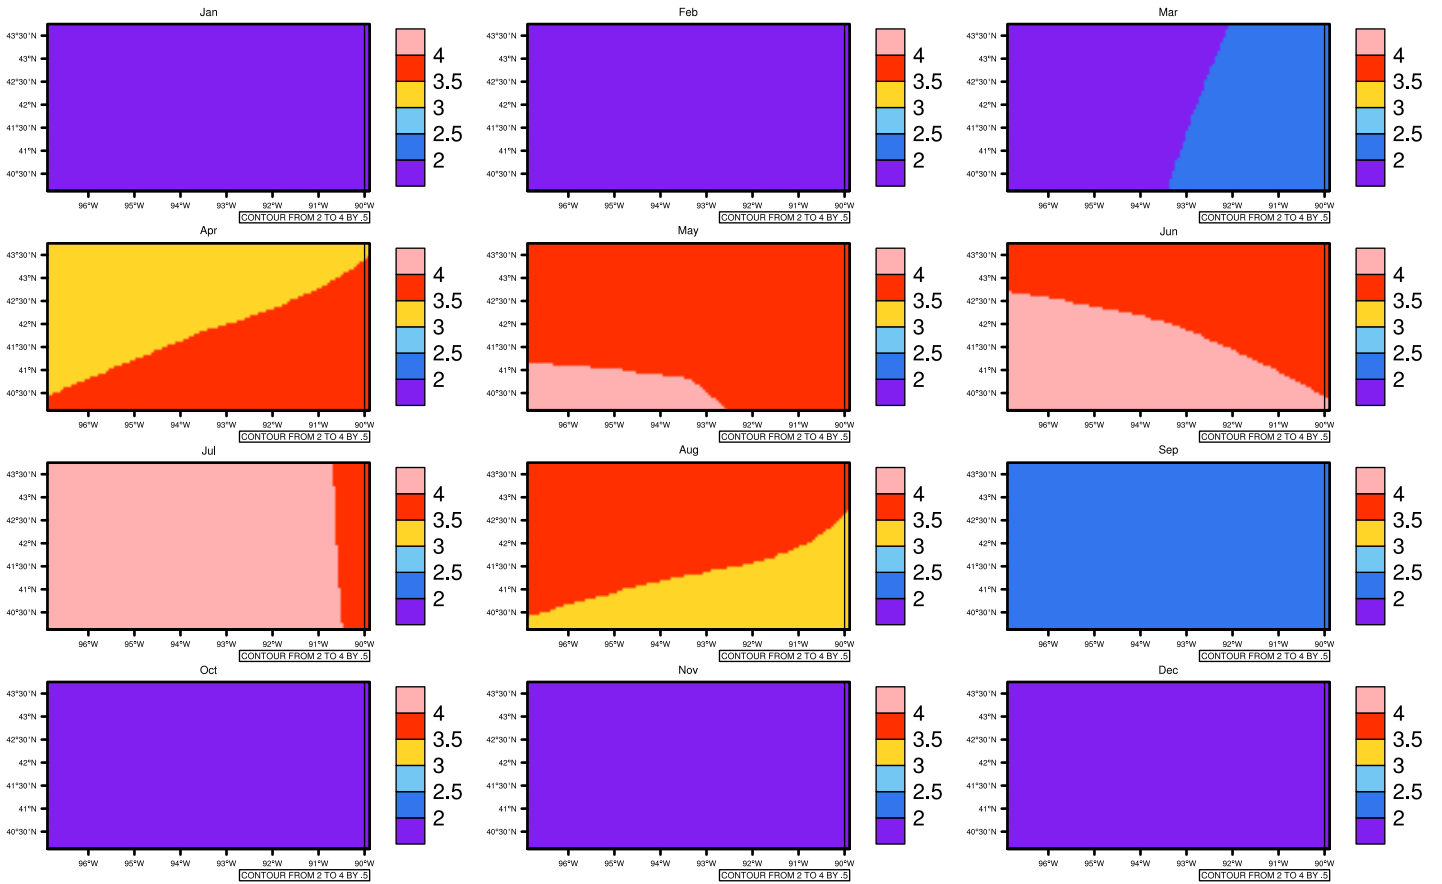

Monthly pr (mm/day) In 1975-2005 GFDL-ESM2M historical - Iowa