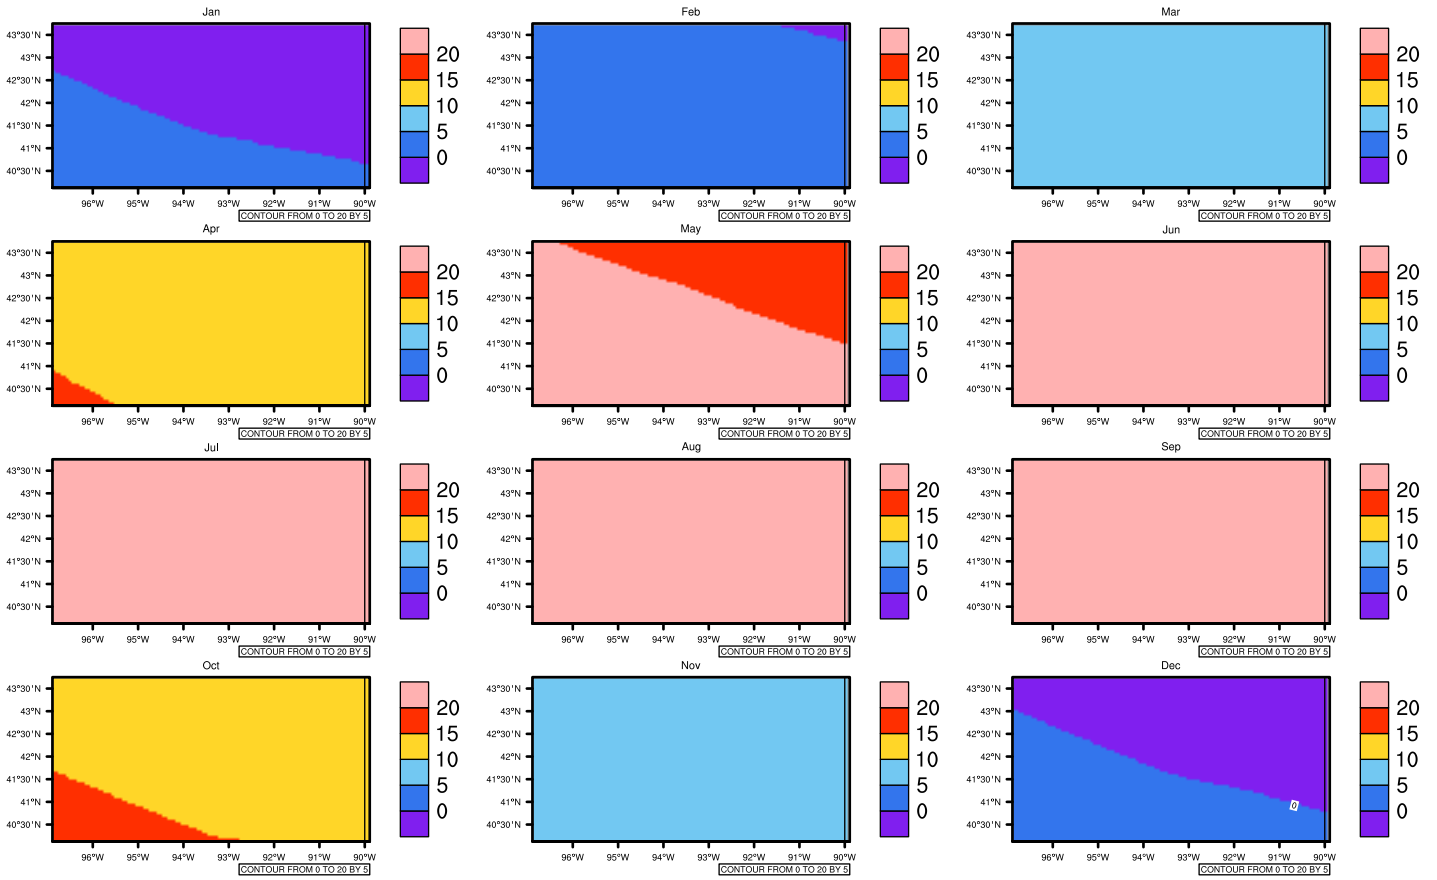

## Monthly Daily Average t<sub>max</sub>(c) In 2020-2029 GFDL-ESM2M RCP45 - Iowa

AgriMetSoft (2020), Climate Maps. Available on:  
<https://agrimetsoft.com/maps>

[Order a new map on <https://agrimetsoft.com/order>