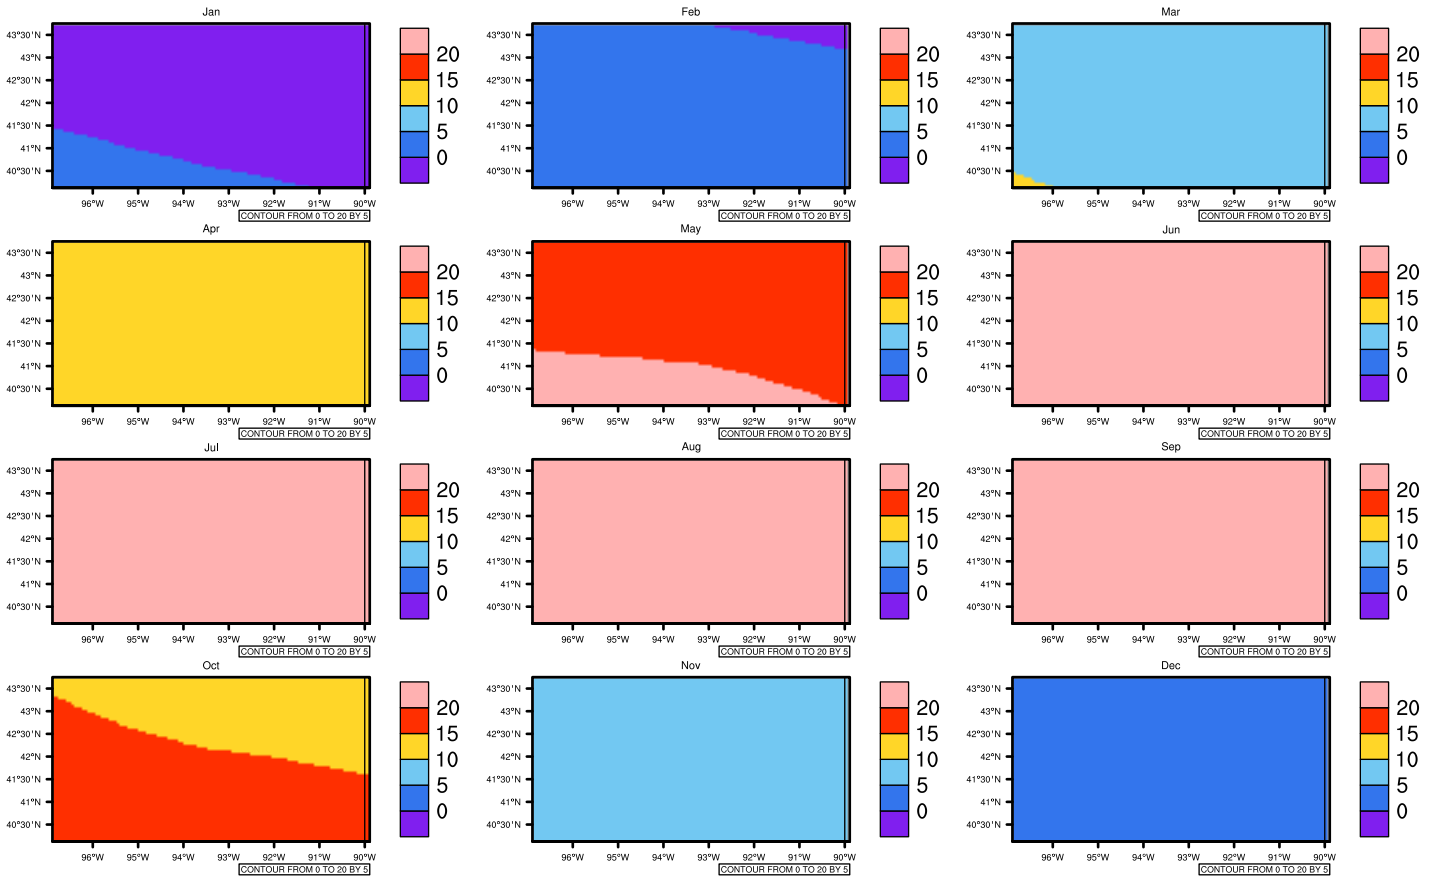

Monthly Daily Average t_{asmax}(c) In 2040-2049 GFDL-ESM2M RCP45 - Iowa