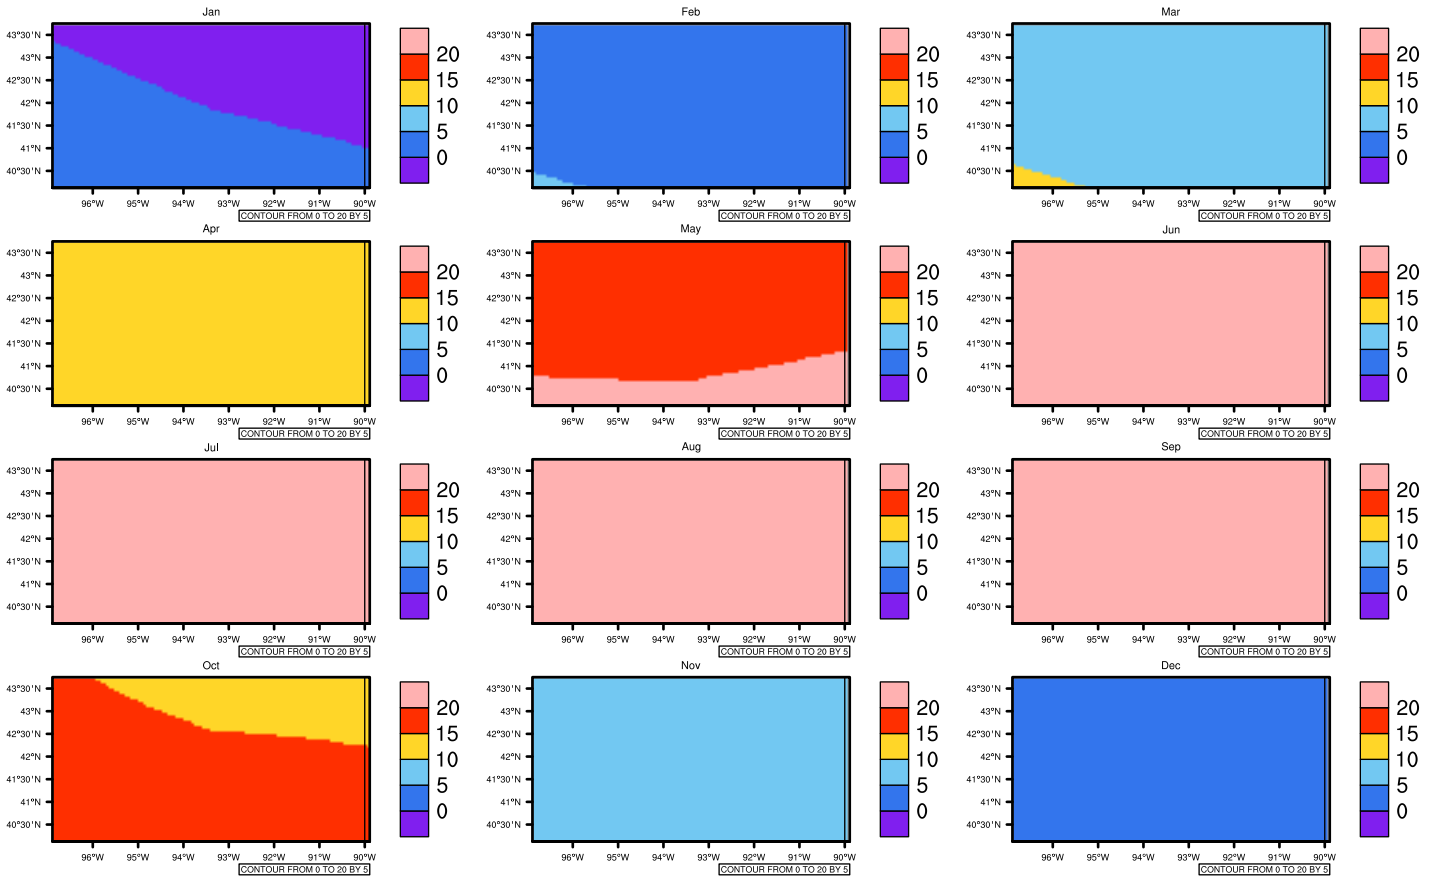

Monthly Daily Average t_{max}(c) In 2050-2059 GFDL-ESM2M RCP45 - Iowa