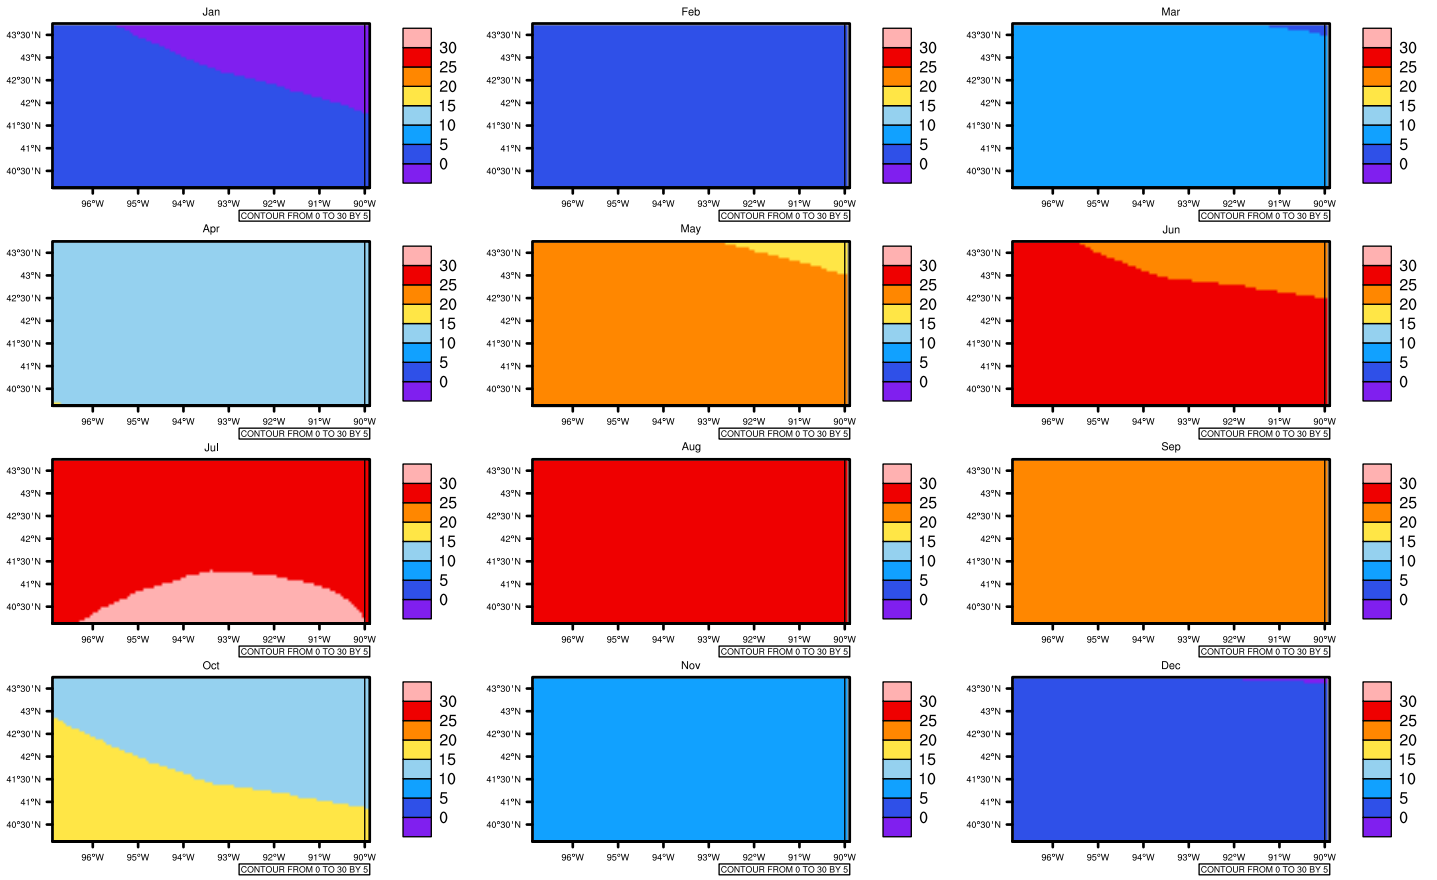

Monthly Daily Average t_{max}(c) In 2070-2079 GFDL-ESM2M RCP45 - Iowa

AgriMetSoft (2020), Climate Maps. Available on:
<https://agrimetsoft.com/maps>

[Order a new map on <https://agrimetsoft.com/order>

[You can request maps from any dataset from the AgriMetSoft Team.](#)