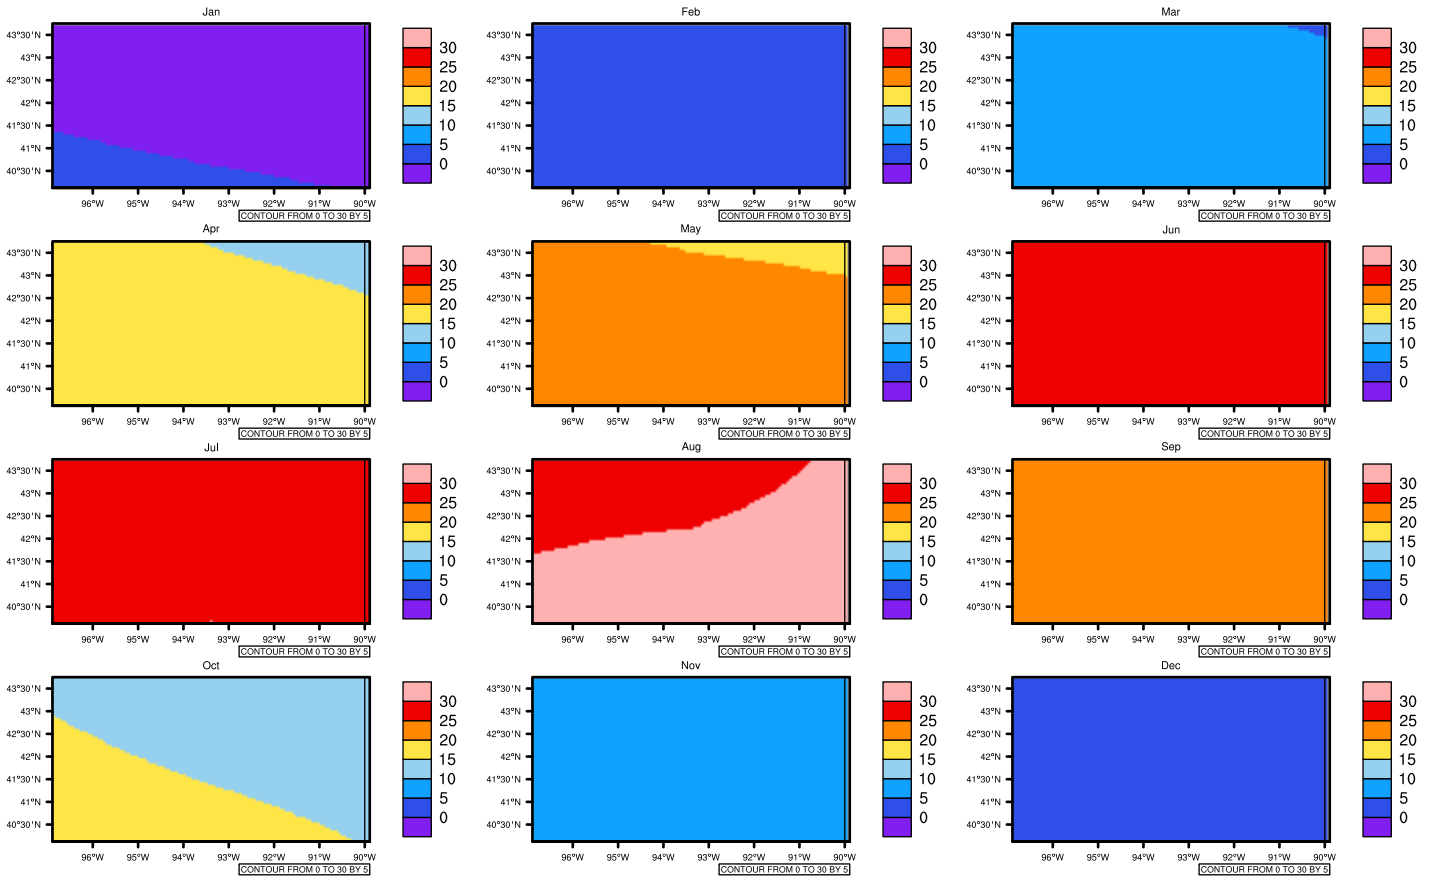

Monthly Daily Average t_{max}(c) In 2080-2089 GFDL-ESM2M RCP45 - Iowa