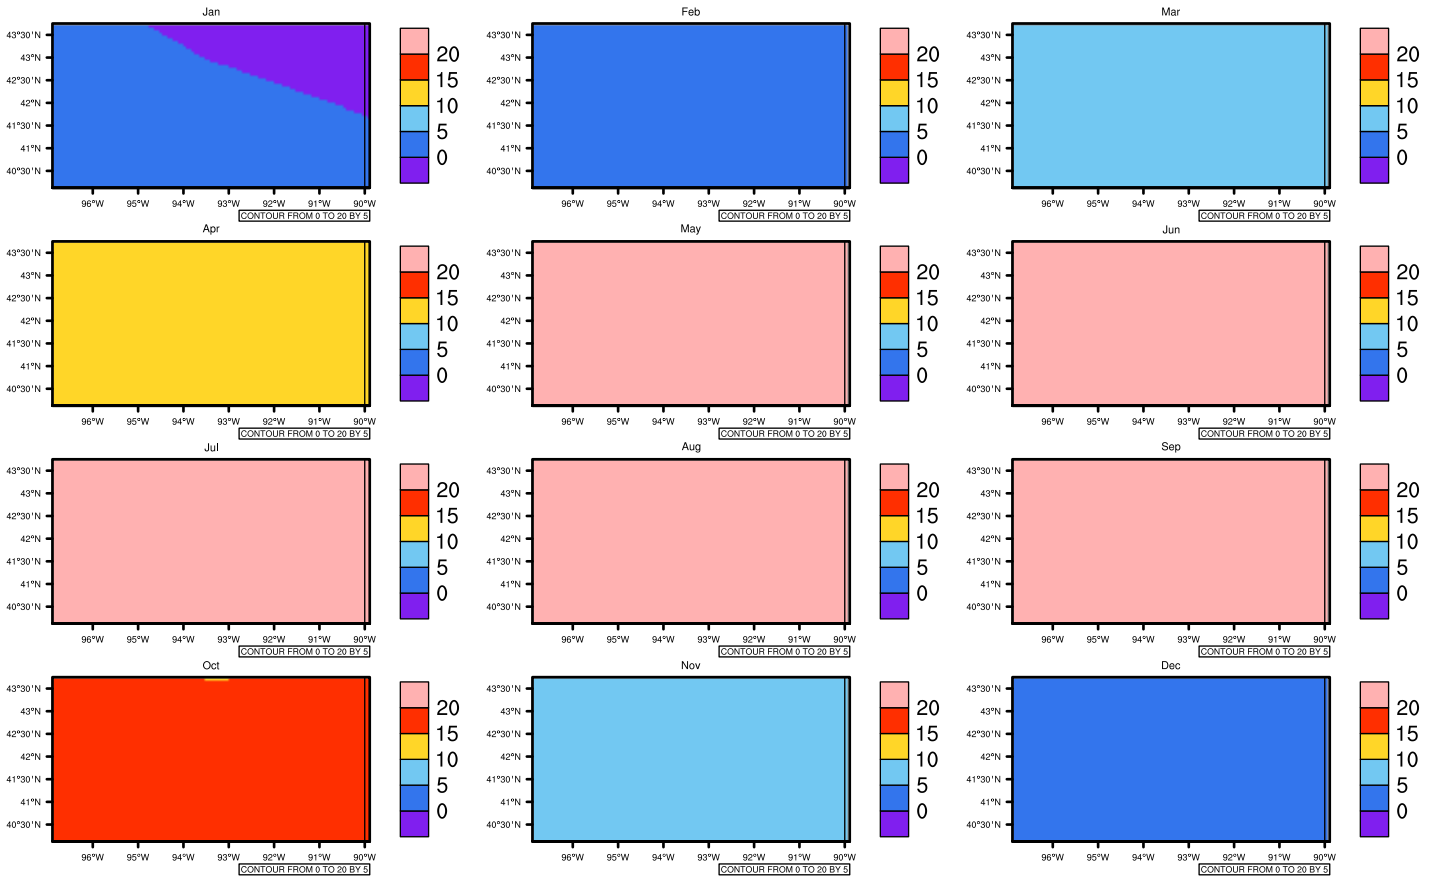

Monthly Daily Average t_{asmax}(c) In 2090-2099 GFDL-ESM2M RCP45 - Iowa