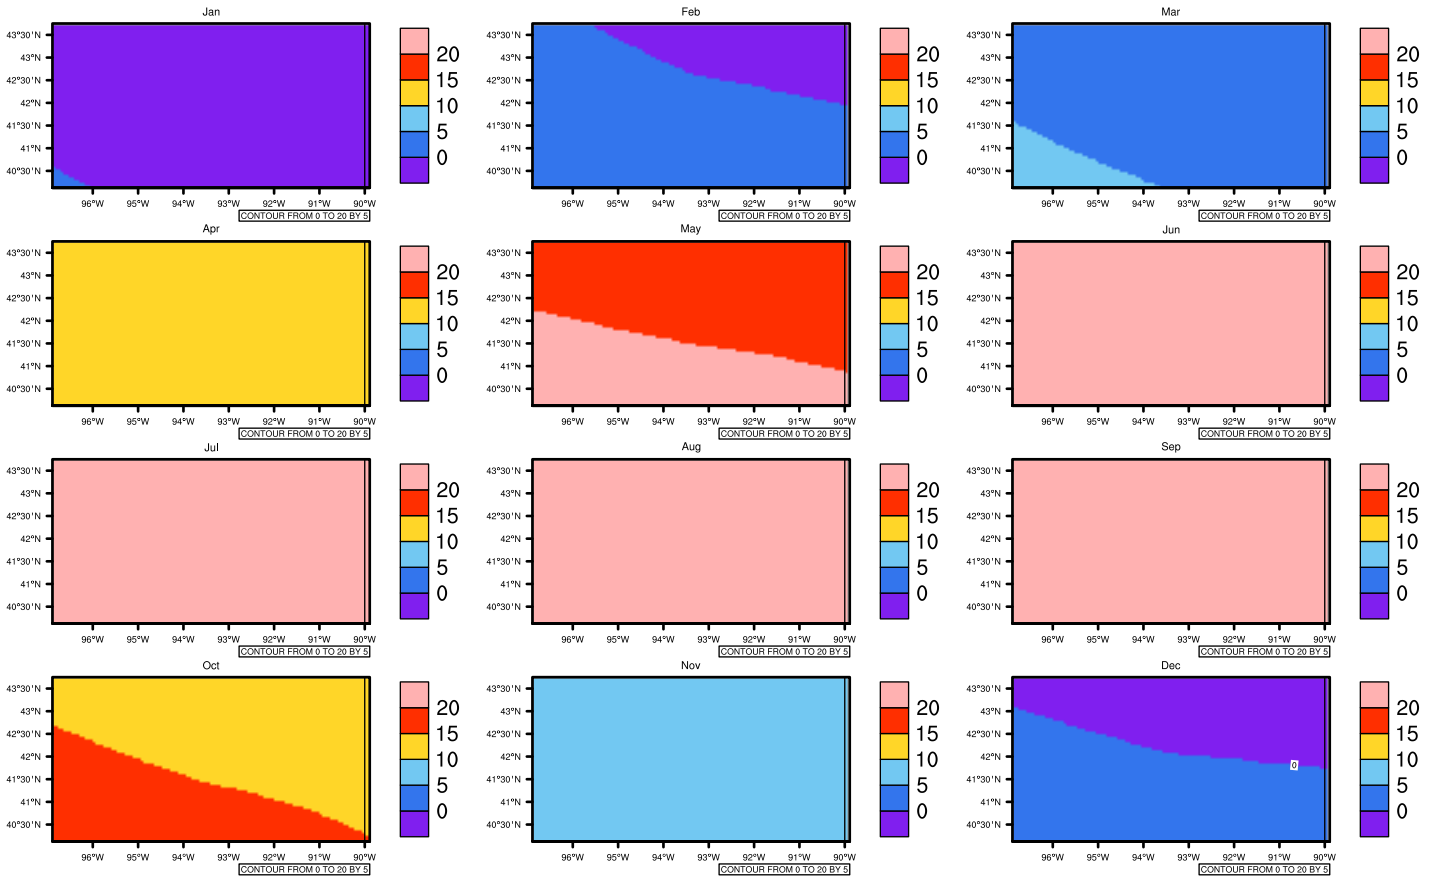

## Monthly Daily Average t<sub>asmax</sub>(c) In 2020-2029 GFDL-ESM2M RCP85 - Iowa

AgriMetSoft (2020), Climate Maps. Available on: <https://agrimetsoft.com/maps>

[Order a new map on <https://agrimetsoft.com/order>

[You can request maps from any dataset from the AgriMetSoft Team.](#)