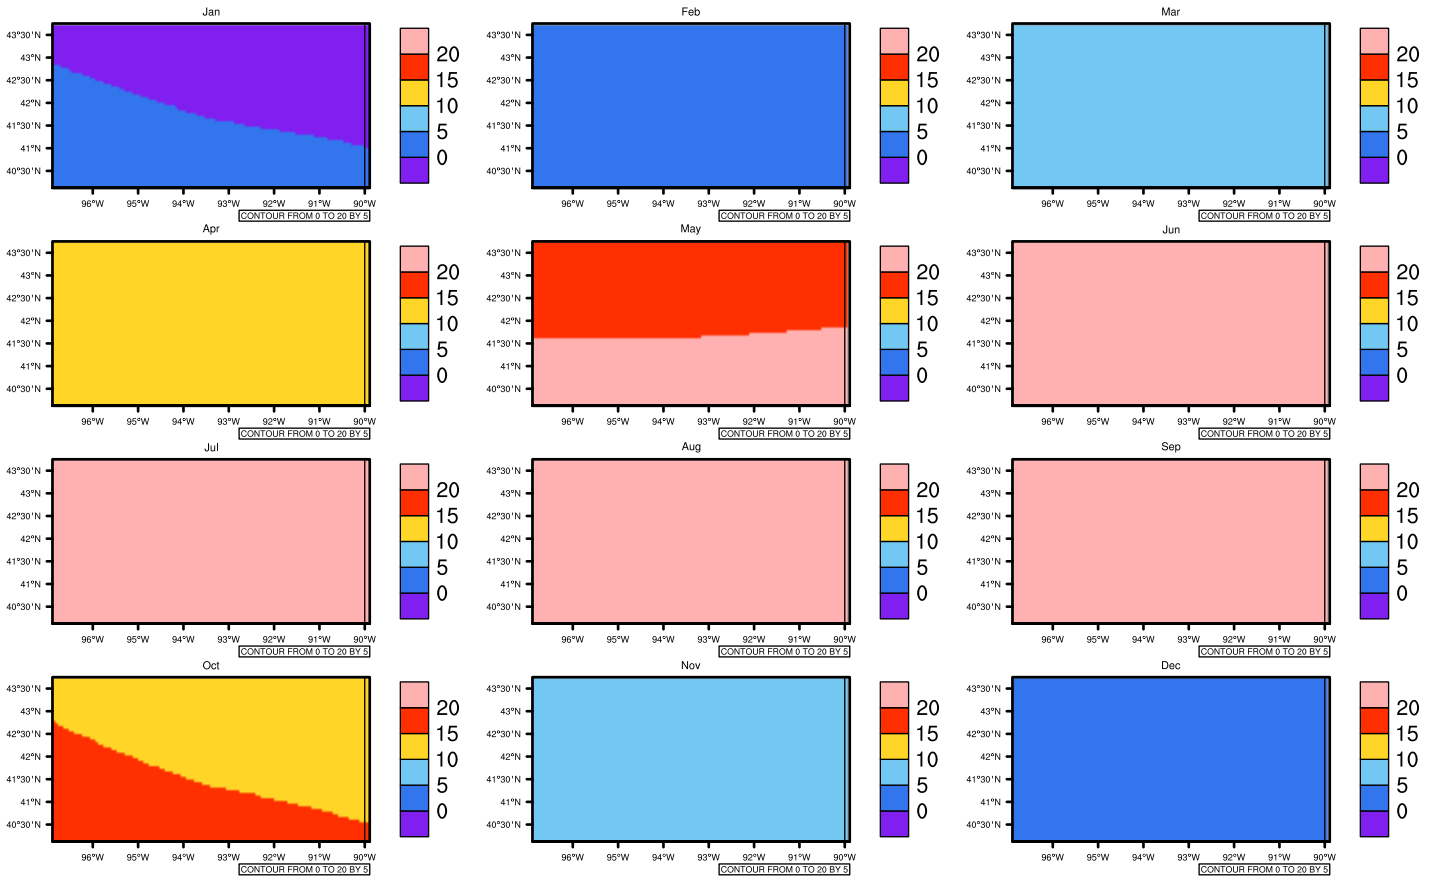

Monthly Daily Average t_{asmax}(c) In 2030-2039 GFDL-ESM2M RCP85 - Iowa