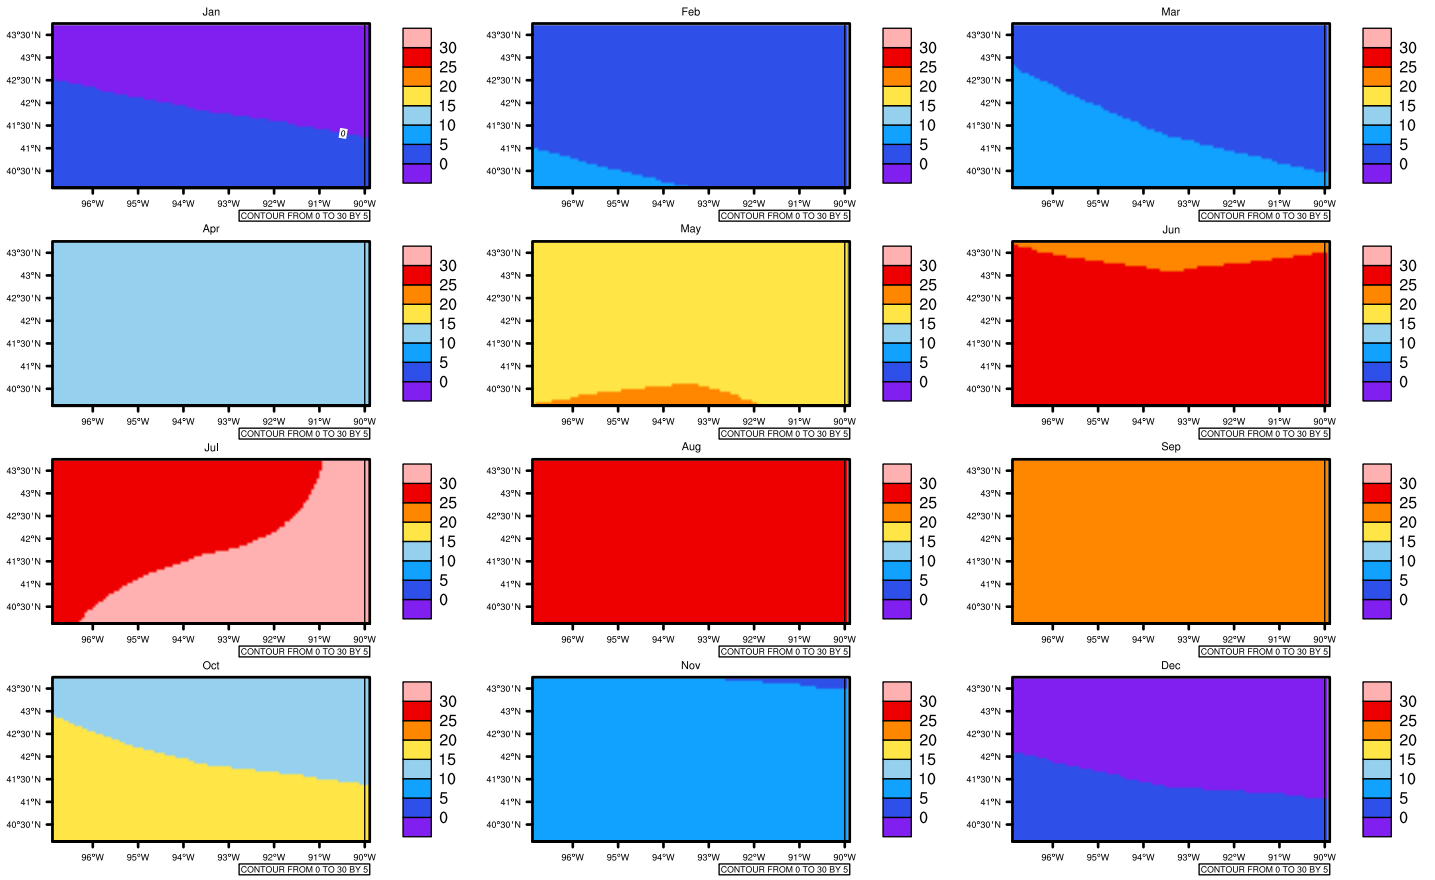

Monthly Daily Average t_{max}(c) In 2040-2049 GFDL-ESM2M RCP85 - Iowa