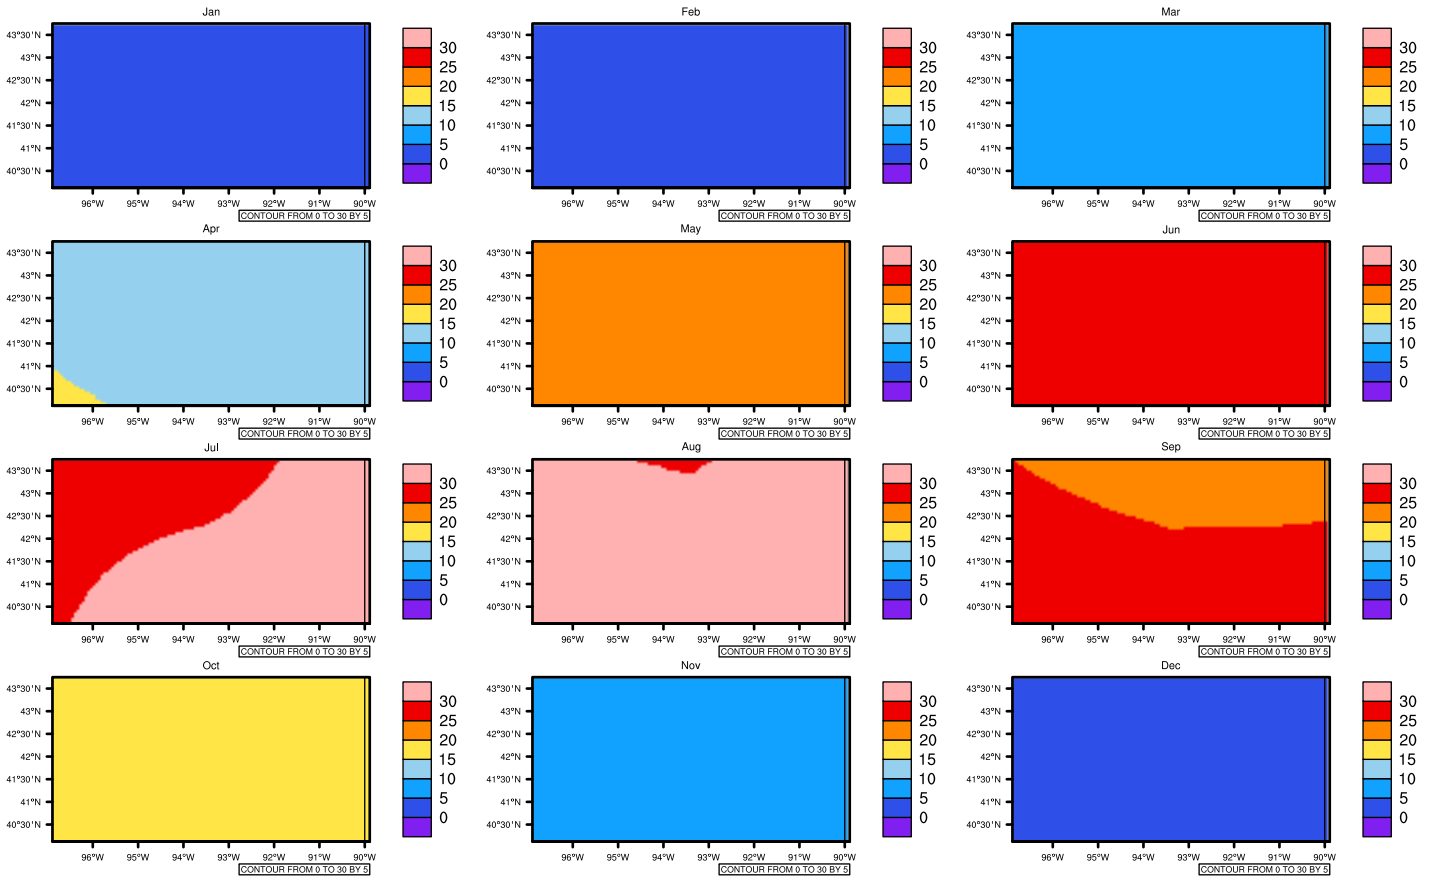

Monthly Daily Average t_{max}(c) In 2050-2059 GFDL-ESM2M RCP85 - Iowa