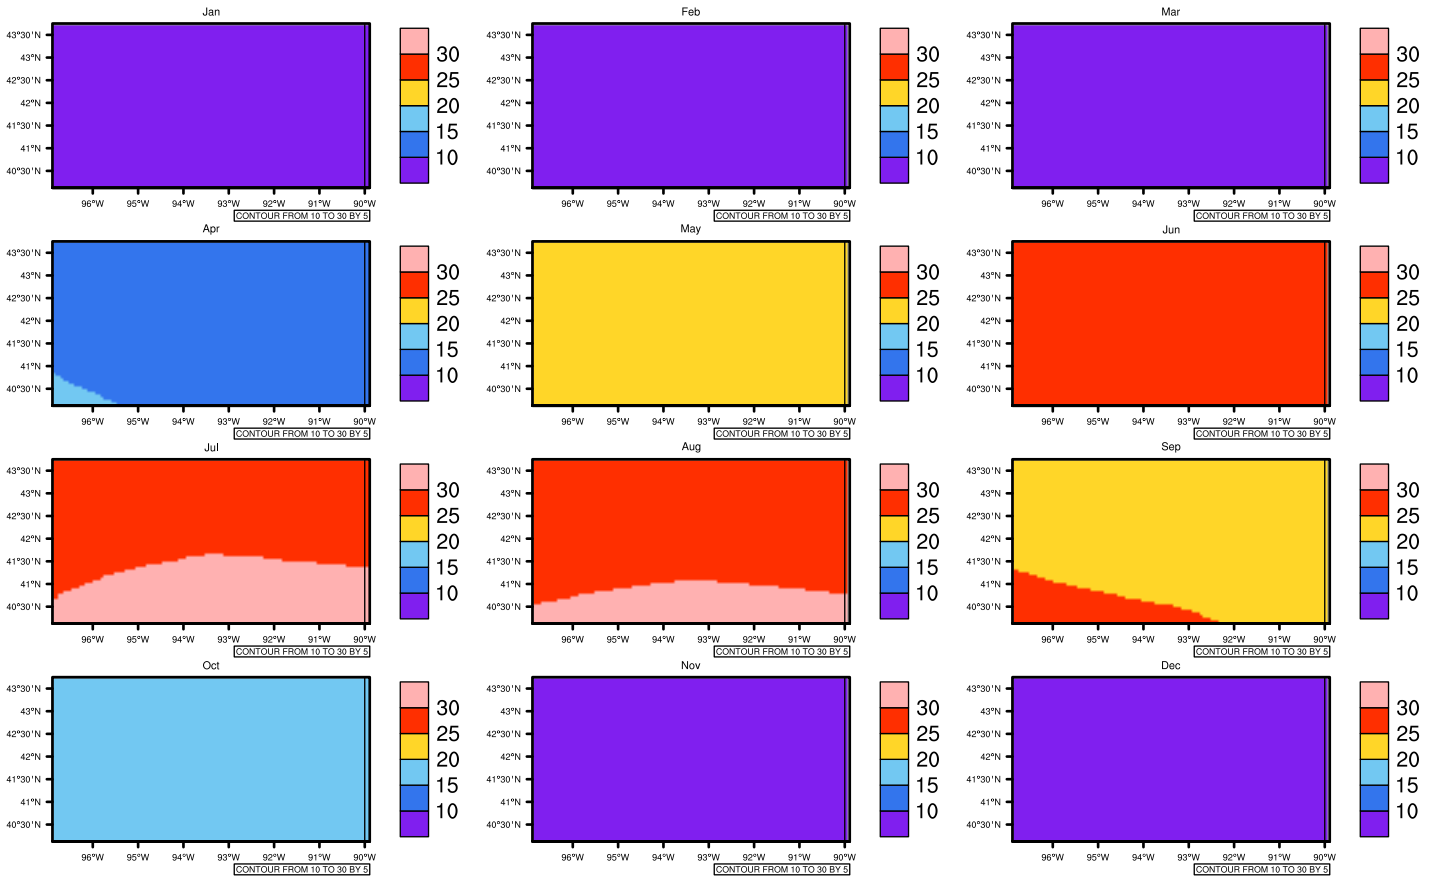

Monthly Daily Average t_{max}(c) In 2060-2069 GFDL-ESM2M RCP85 - Iowa