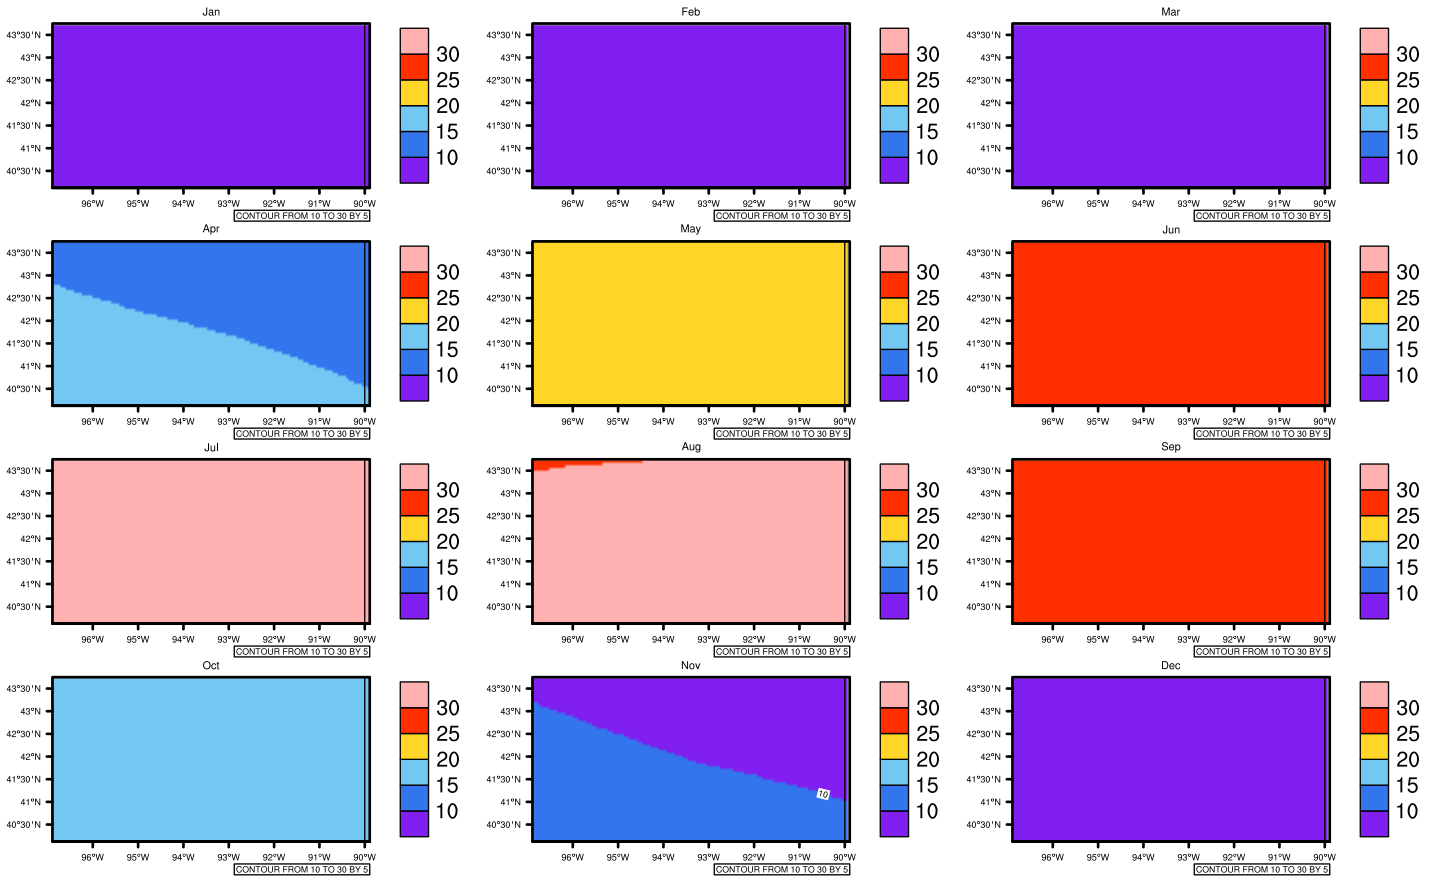

Monthly Daily Average t_{max}(c) In 2070-2079 GFDL-ESM2M RCP85 - Iowa

AgriMetSoft (2020), Climate Maps. Available on:
<https://agrimetsoft.com/maps>

[Order a new map on <https://agrimetsoft.com/order>

[You can request maps from any dataset from the AgriMetSoft Team.](#)