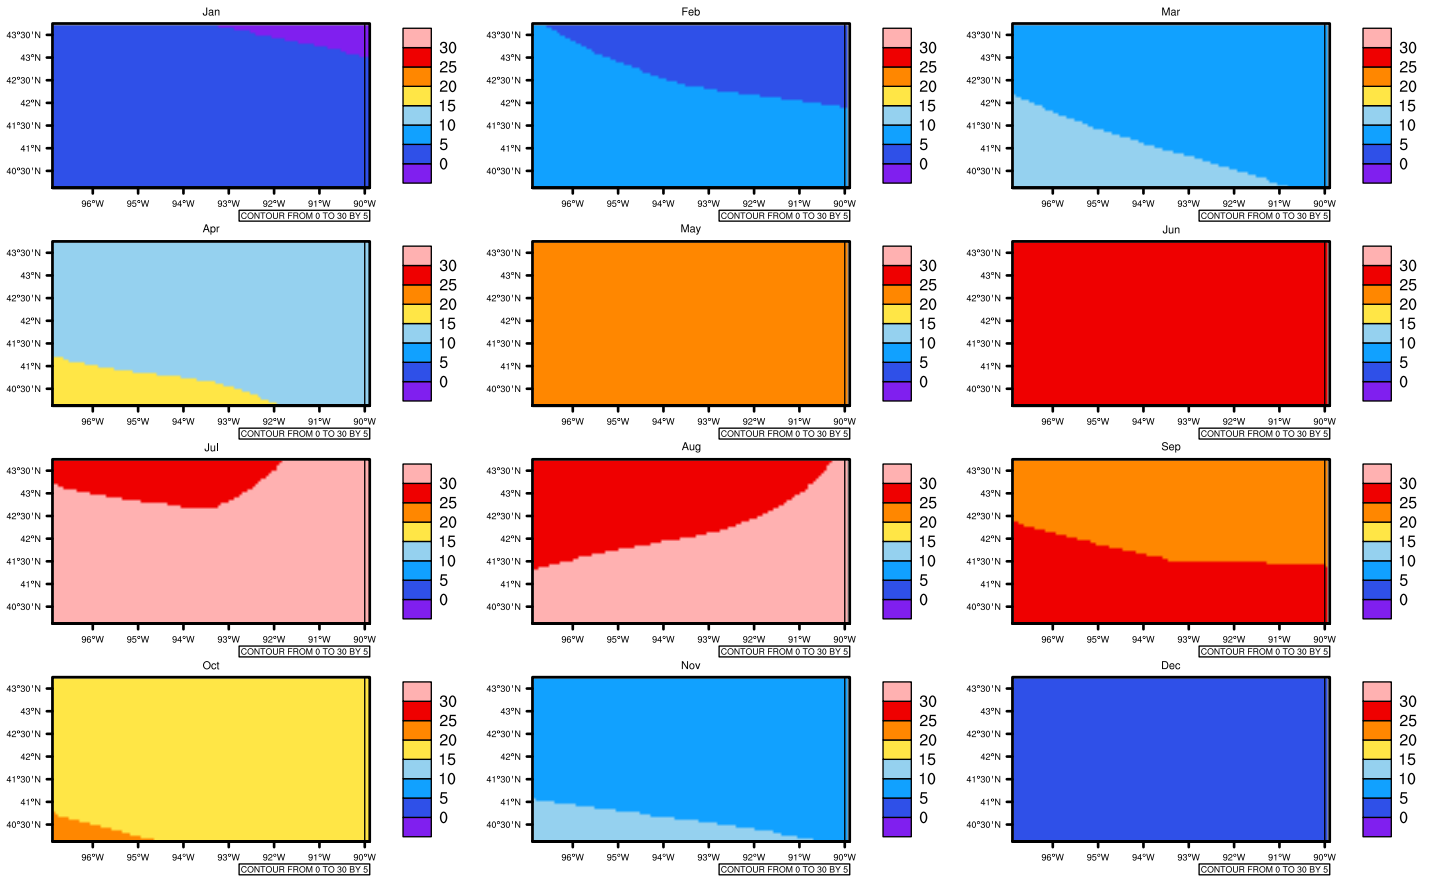

Monthly Daily Average t_{max}(c) In 2080-2089 GFDL-ESM2M RCP85 - Iowa

[Order a new map on <https://agrimetsoft.com/order>