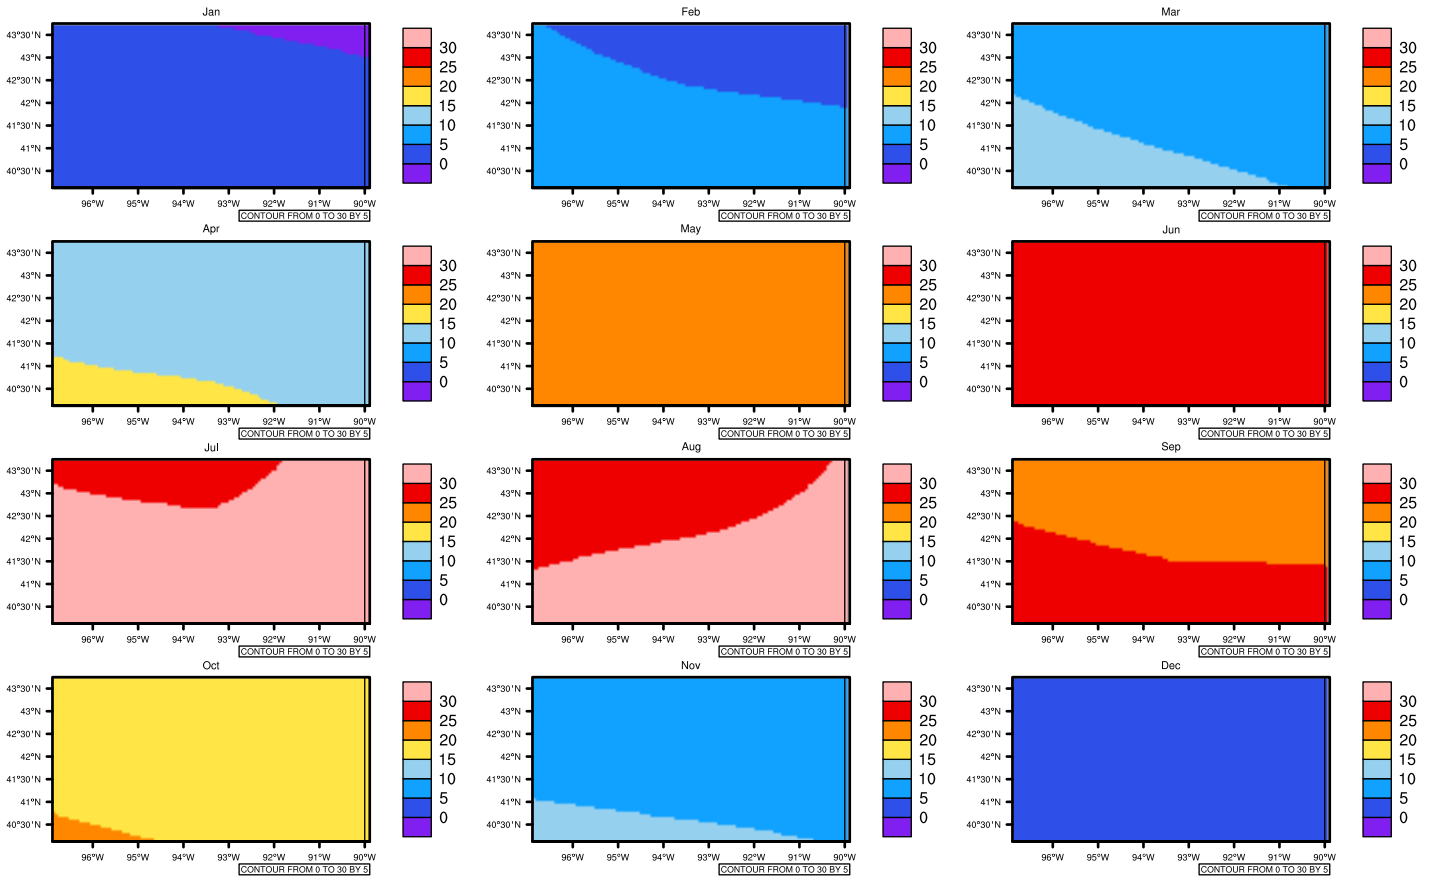

Monthly Daily Average t_{max}(c) In 2080-2089 GFDL-ESM2M RCP85 - Iowa

AgriMetSoft (2020), Climate Maps. Available on: <https://agrimetsoft.com/maps>

[Order a new map on <https://agrimetsoft.com/order>