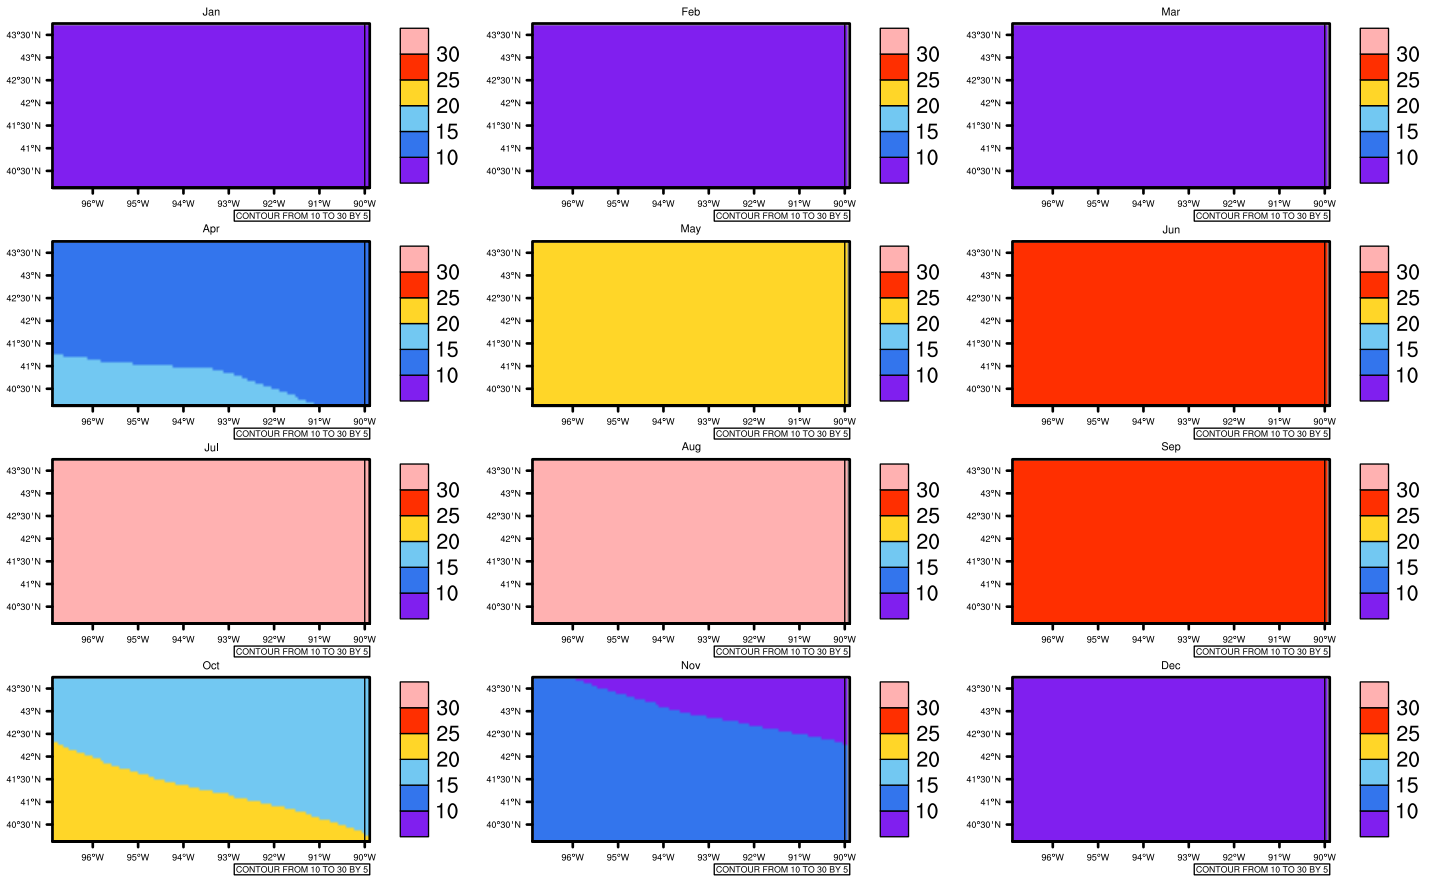

Monthly Daily Average t_{max}(c) In 2090-2099 GFDL-ESM2M RCP85 - Iowa