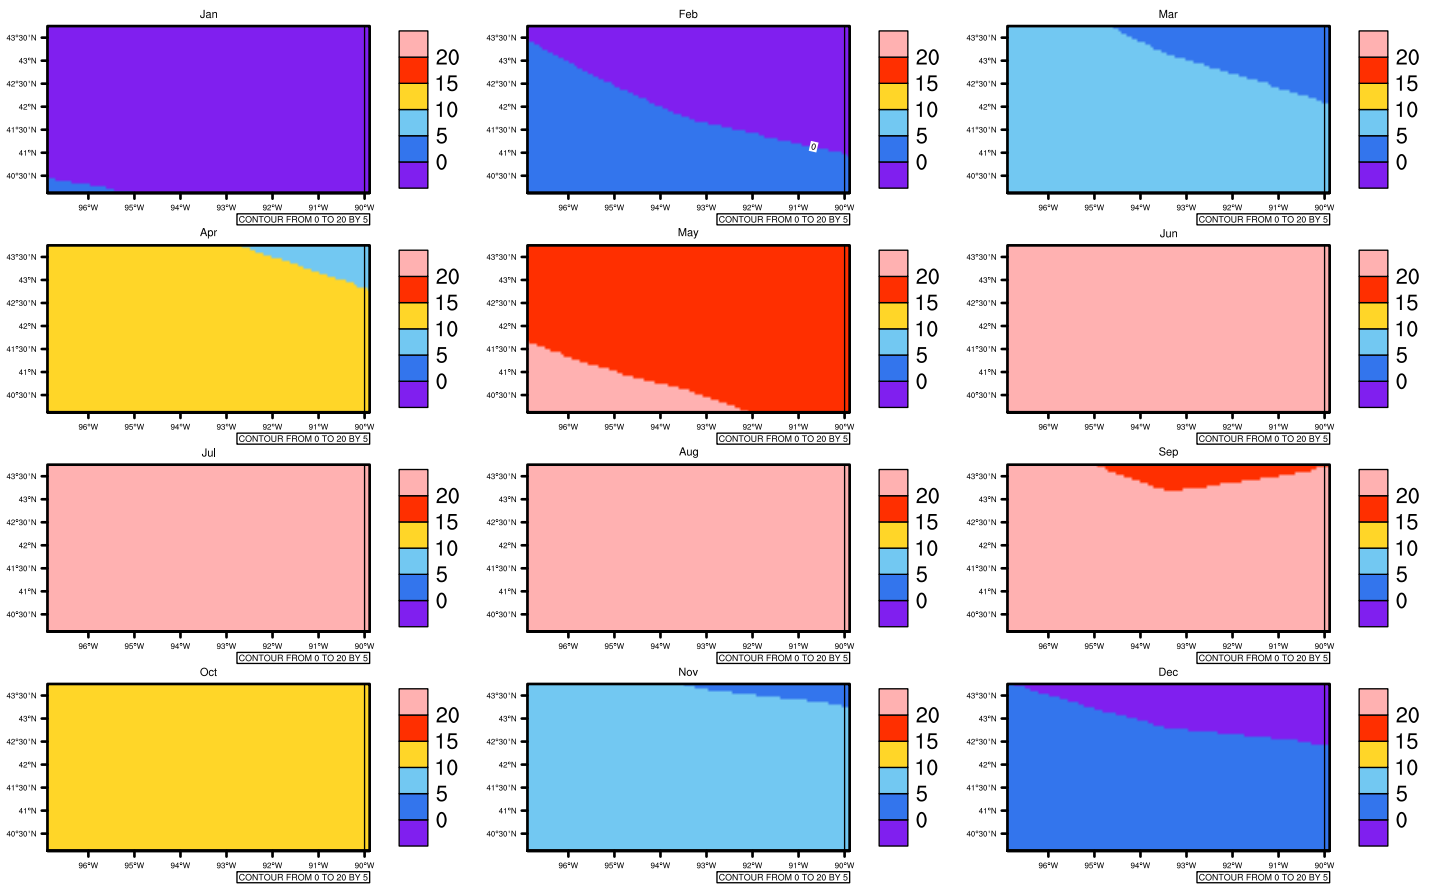

Monthly Daily Averagetasmx(c) In 1975-2005 GFDL-ESM2M historical - Iowa

AgriMetSoft (2020). Climate Maps. Available on: <https://agrimetsoft.com/maps>

[Order a new map on <https://agrimetsoft.com/order>

[You can request maps from any dataset from the AgriMetSoft Team.](#)