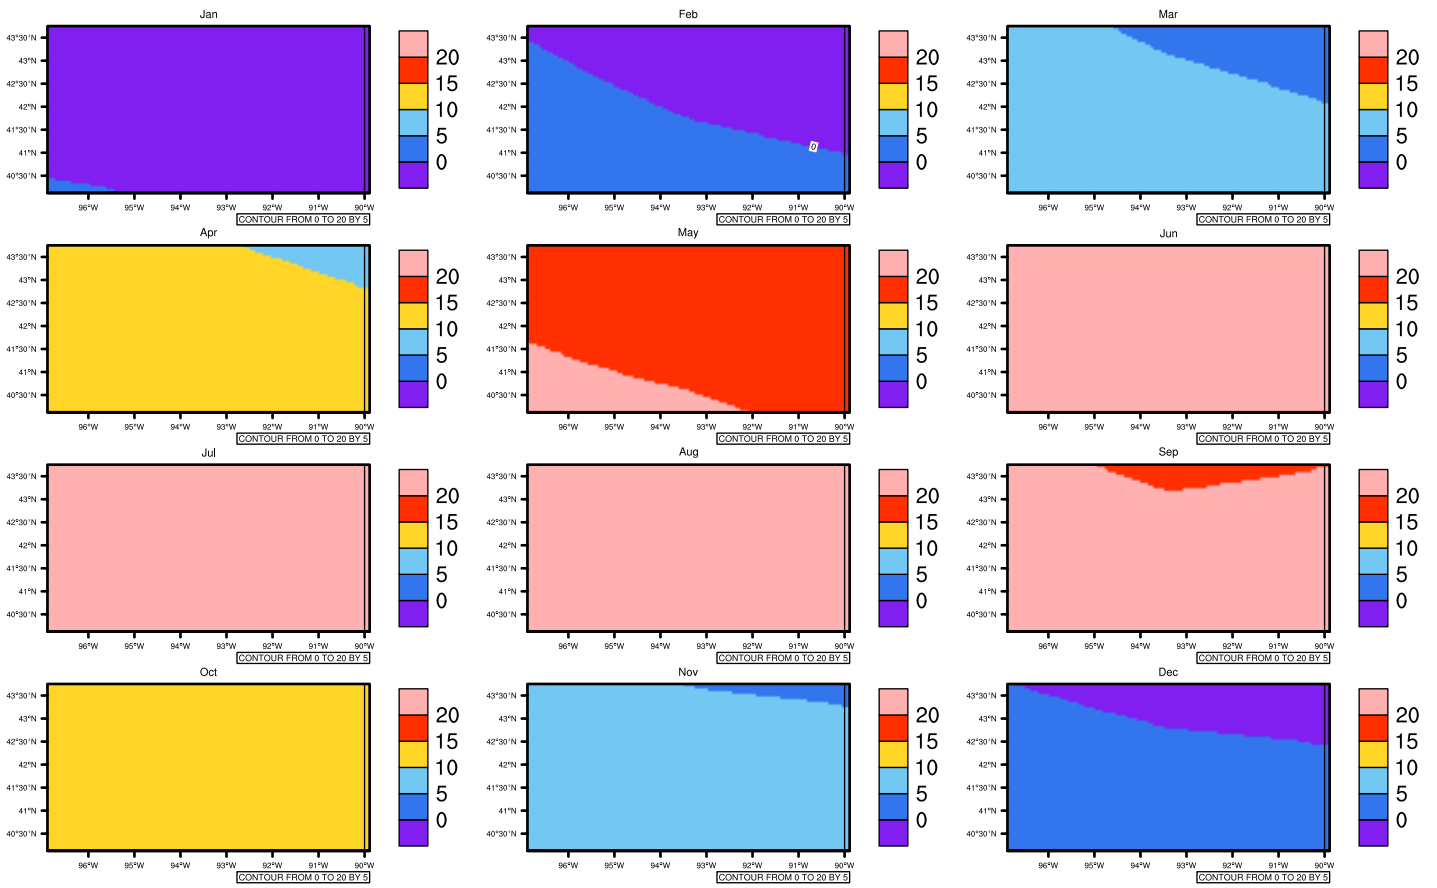

Monthly Daily Averagetasmx(c) In 1975-2005 GFDL-ESM2M historical - Iowa