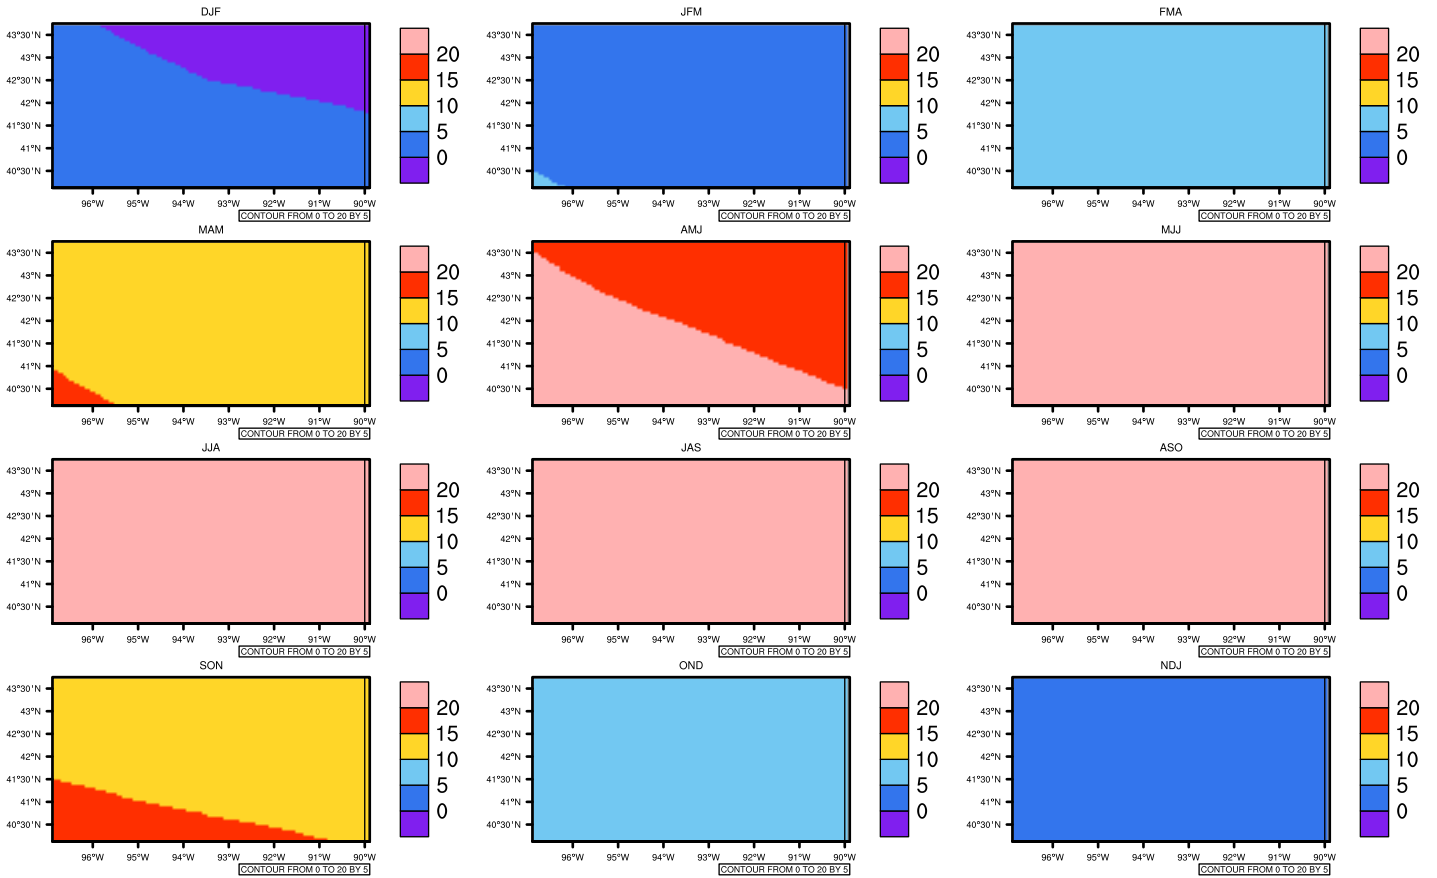

Seasonally Daily Averagetasmx(c) In 2020-2029 GFDL-ESM2M RCP45 - Iowa