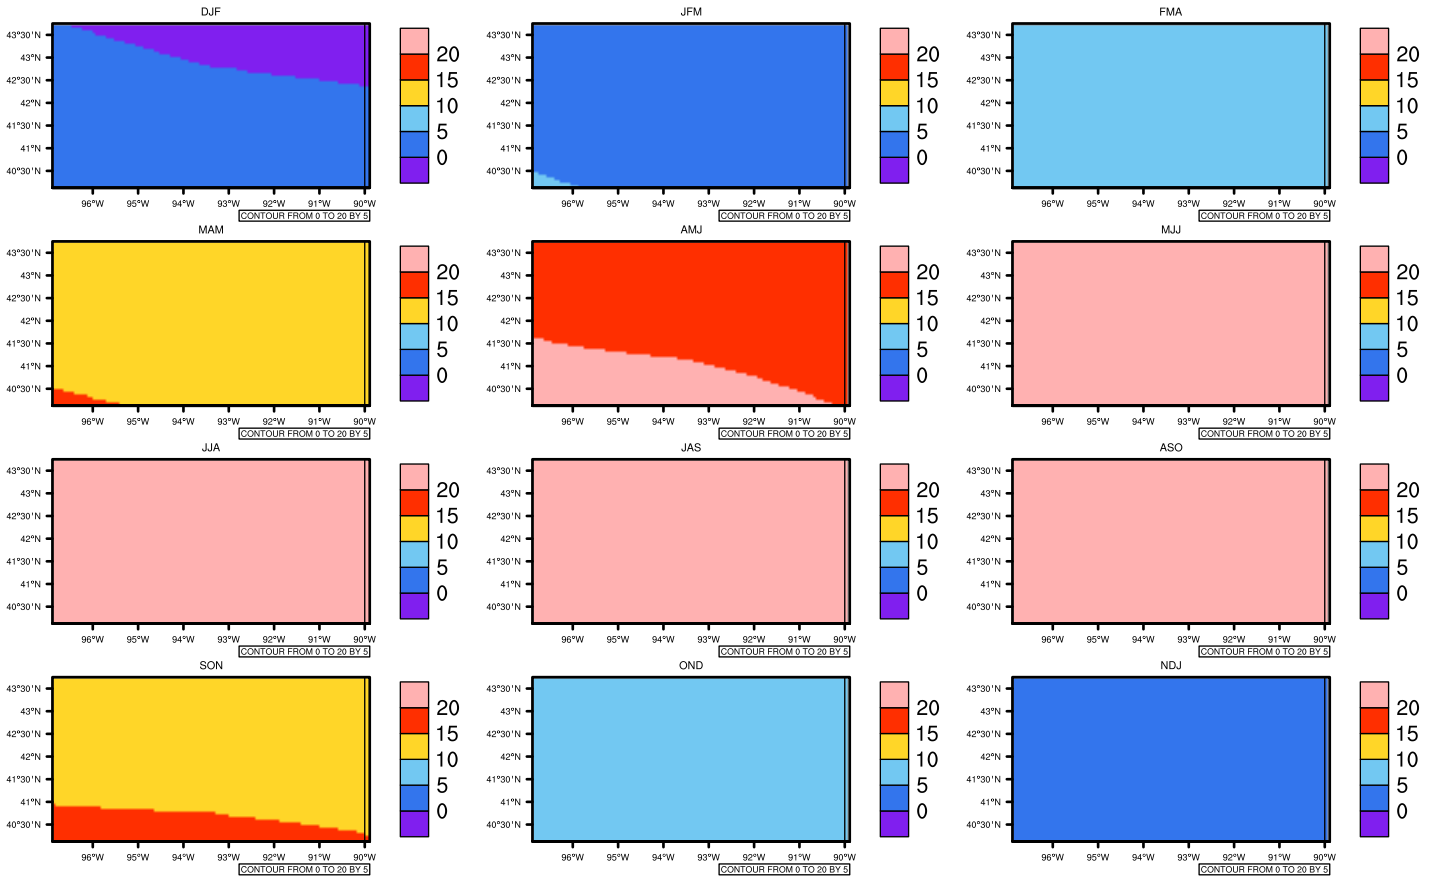

Seasonally Daily Averagetasmx(c) In 2040-2049 GFDL-ESM2M RCP45 - Iowa