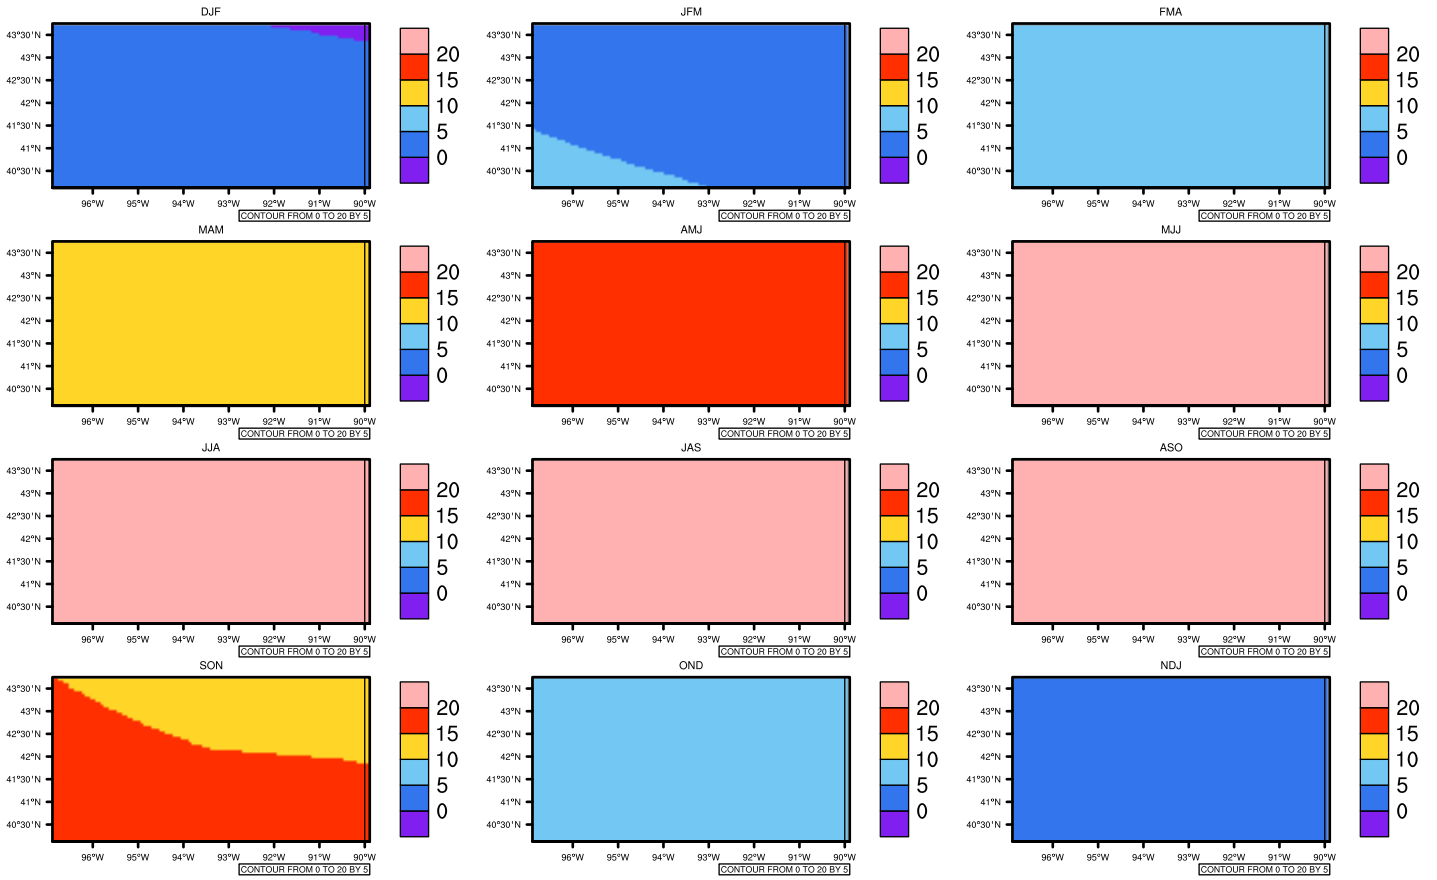

Seasonally Daily Averagetasmx(c) In 2050-2059 GFDL-ESM2M RCP45 - Iowa