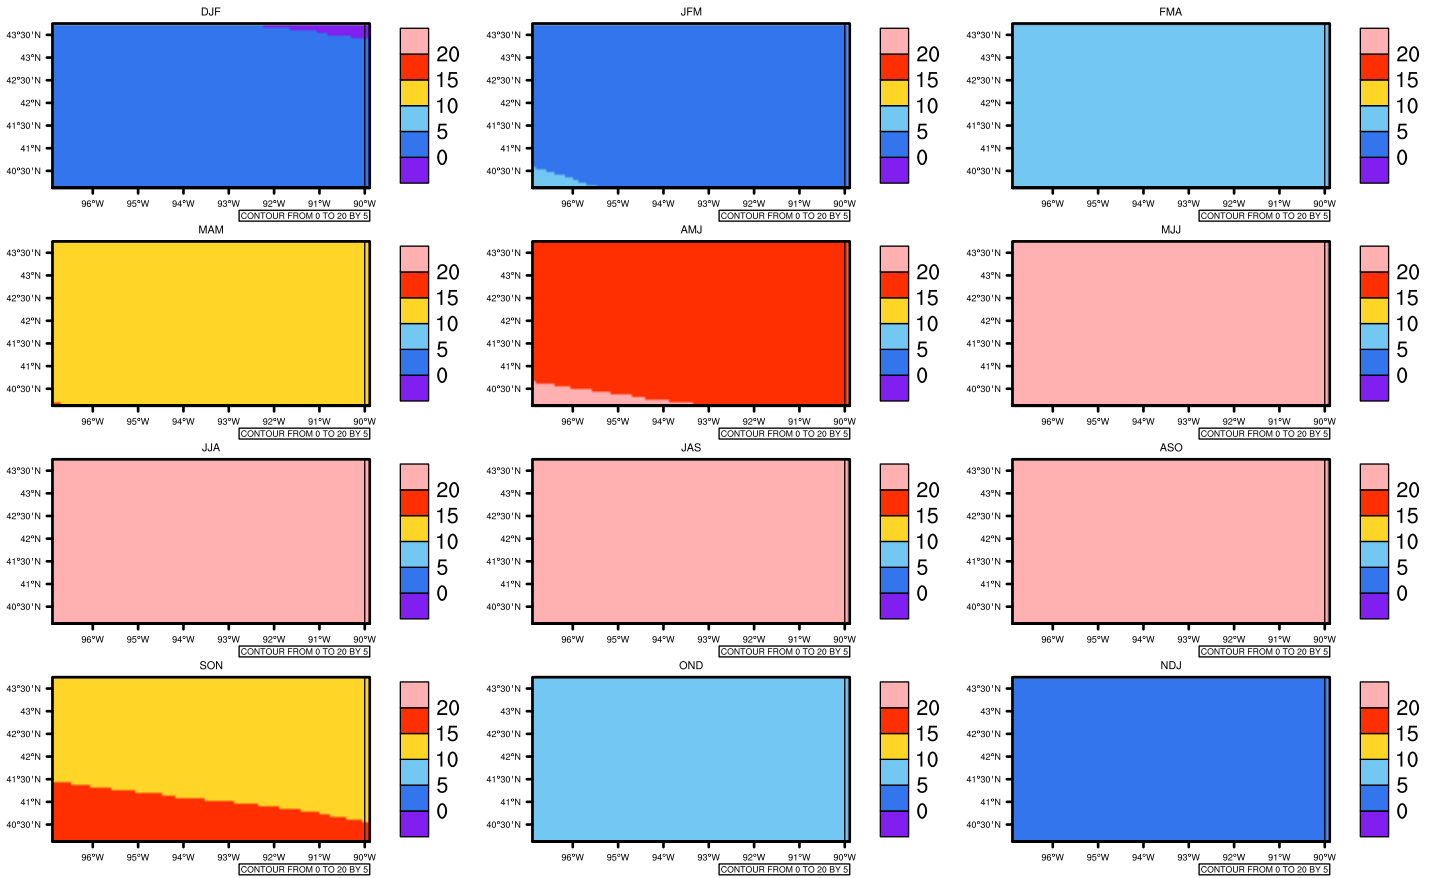

Seasonally Daily Averagetasmx(c) In 2060-2069 GFDL-ESM2M RCP45 - Iowa