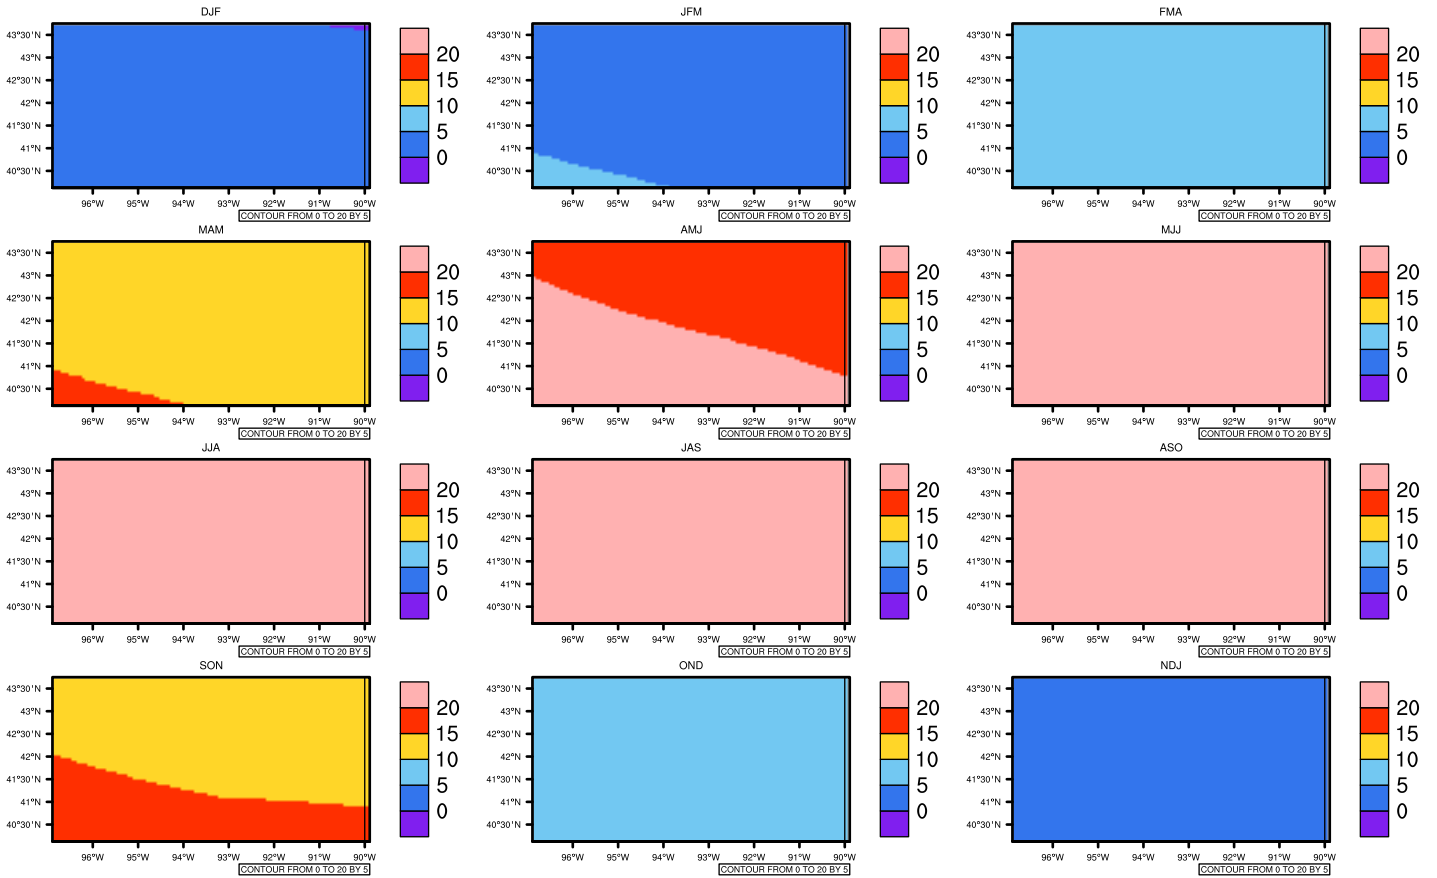

Seasonally Daily Averagetasmx(c) In 2070-2079 GFDL-ESM2M RCP45 - Iowa