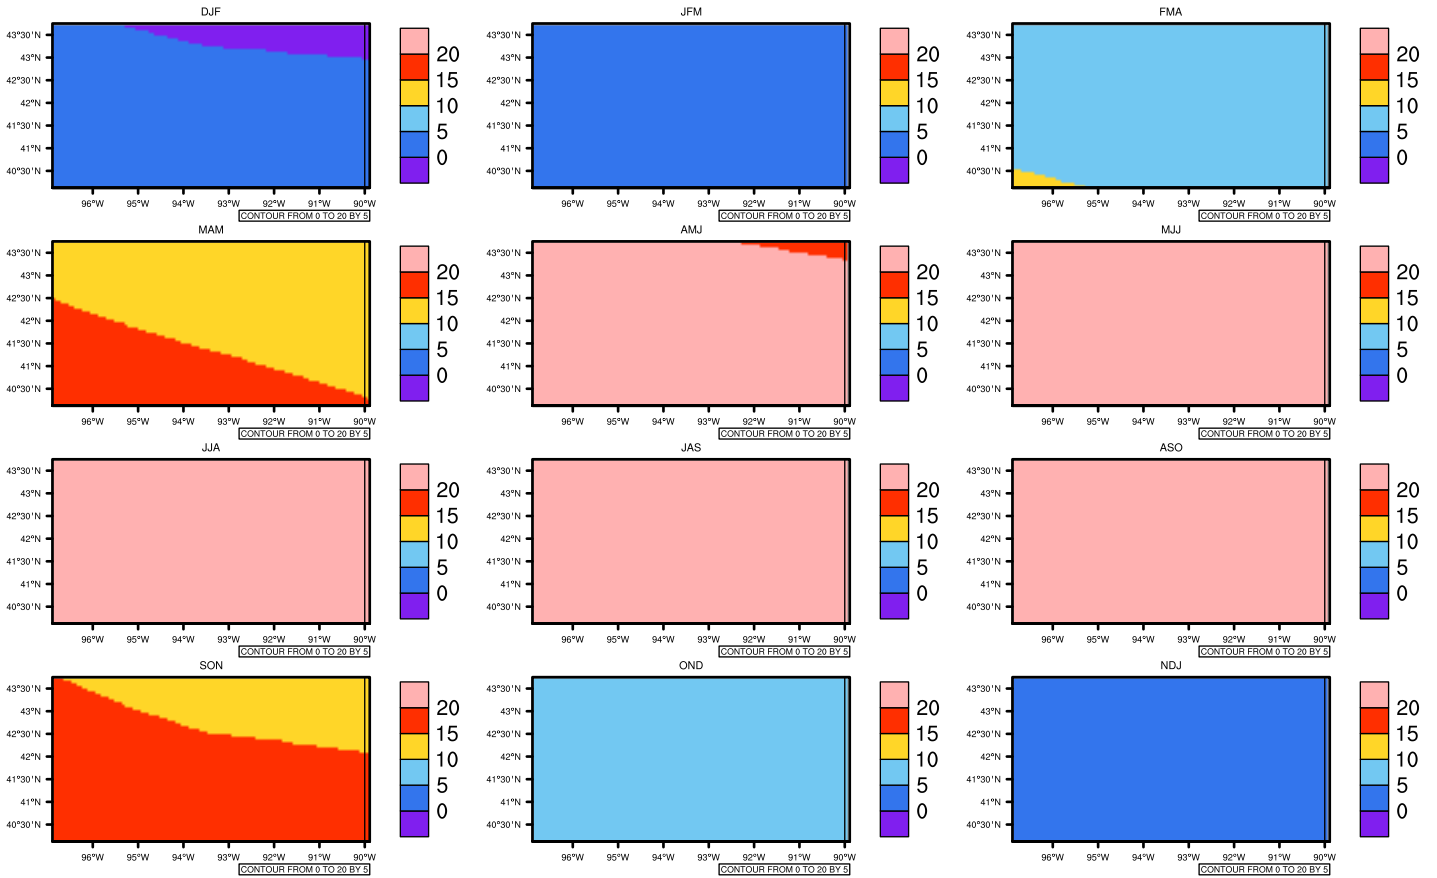

Seasonally Daily Averagetasmx(c) In 2080-2089 GFDL-ESM2M RCP45 - Iowa