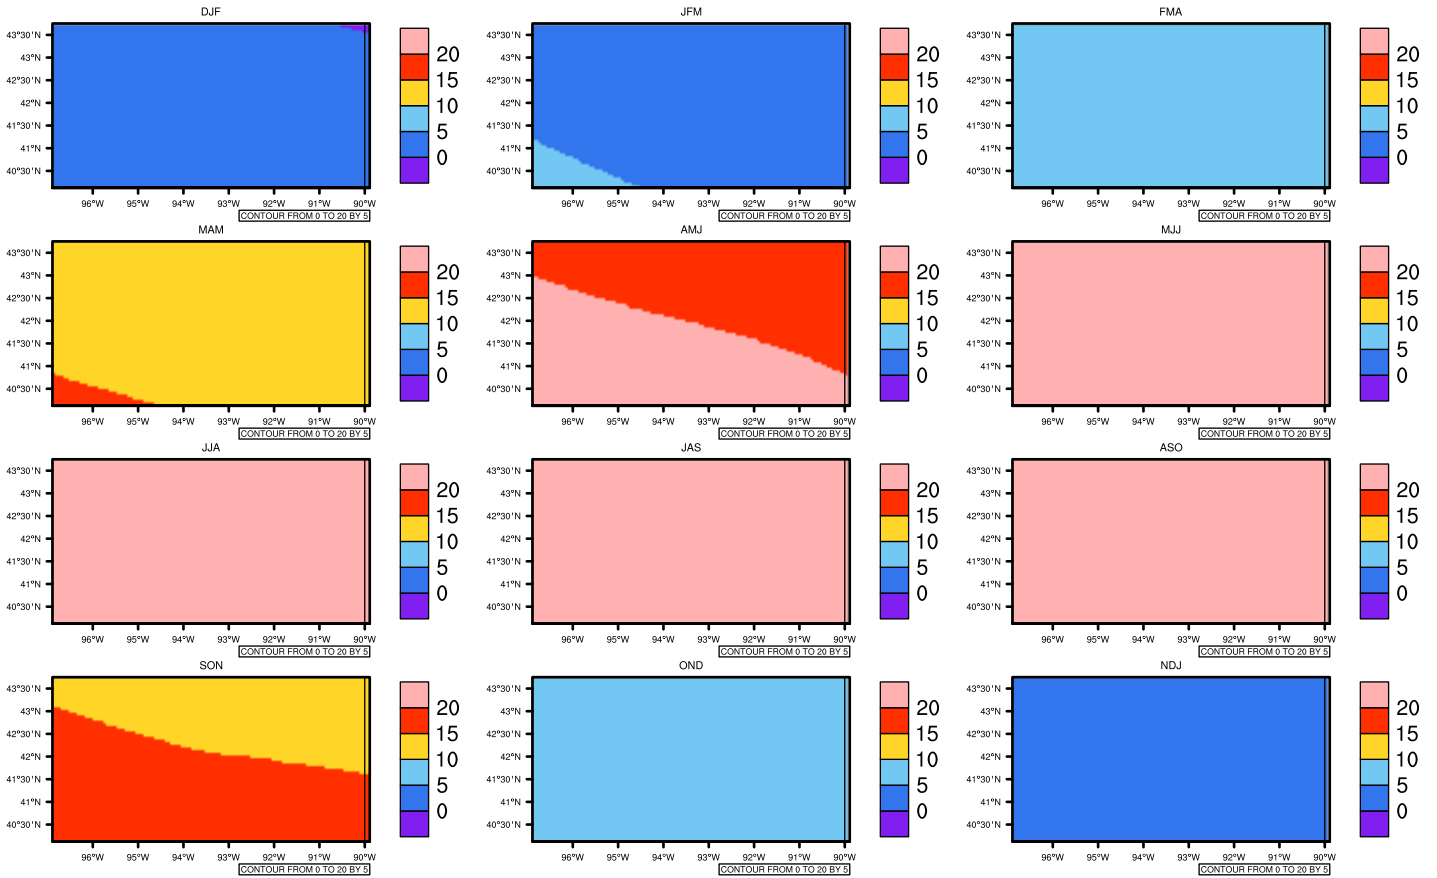

Seasonally Daily Averagetasmx(c) In 2090-2099 GFDL-ESM2M RCP45 - Iowa