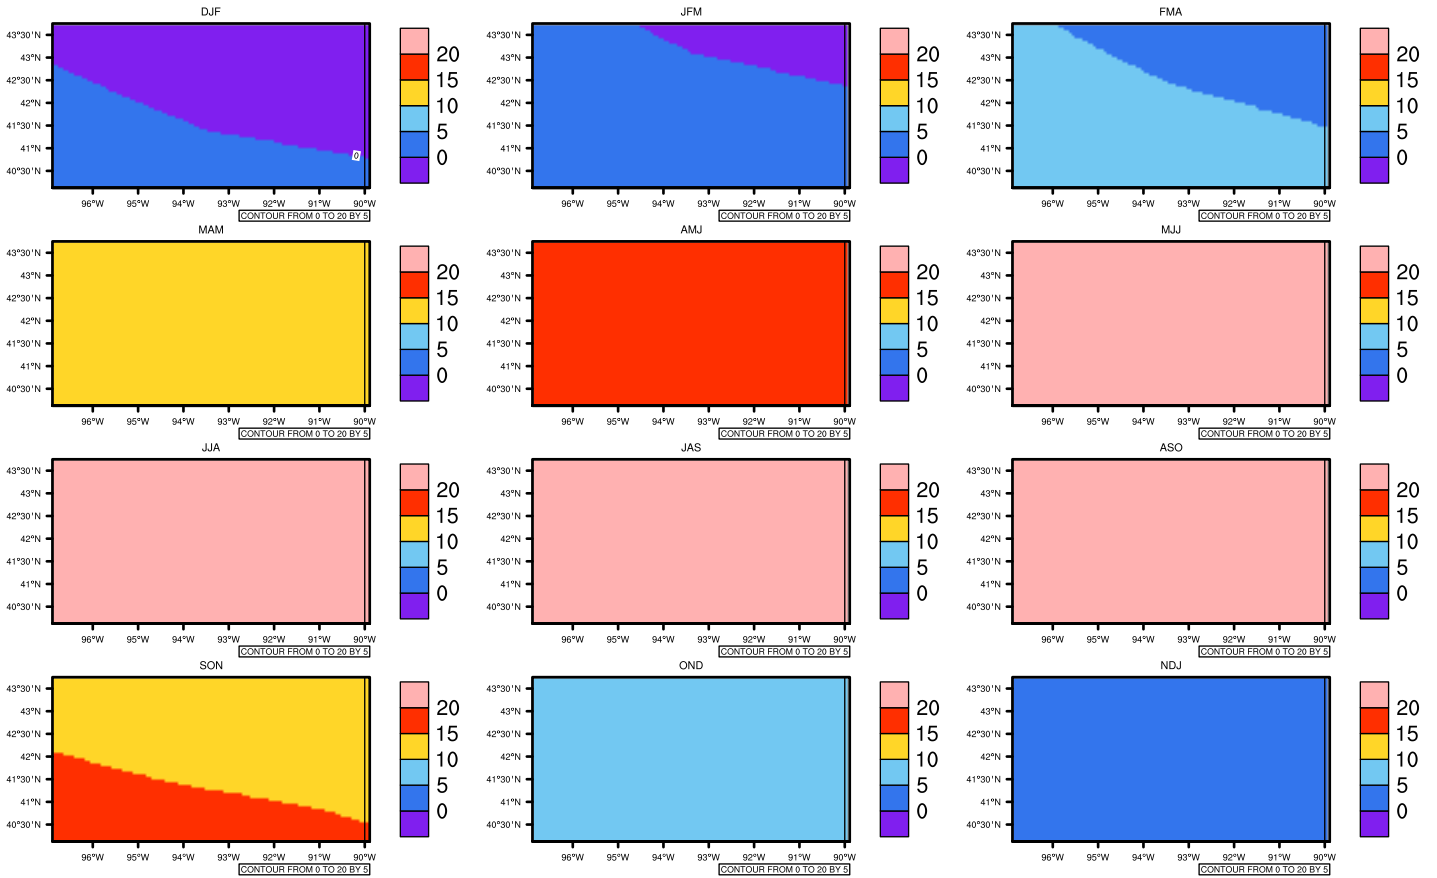

Seasonally Daily Averagetasmx(c) In 2020-2029 GFDL-ESM2M RCP85 - Iowa