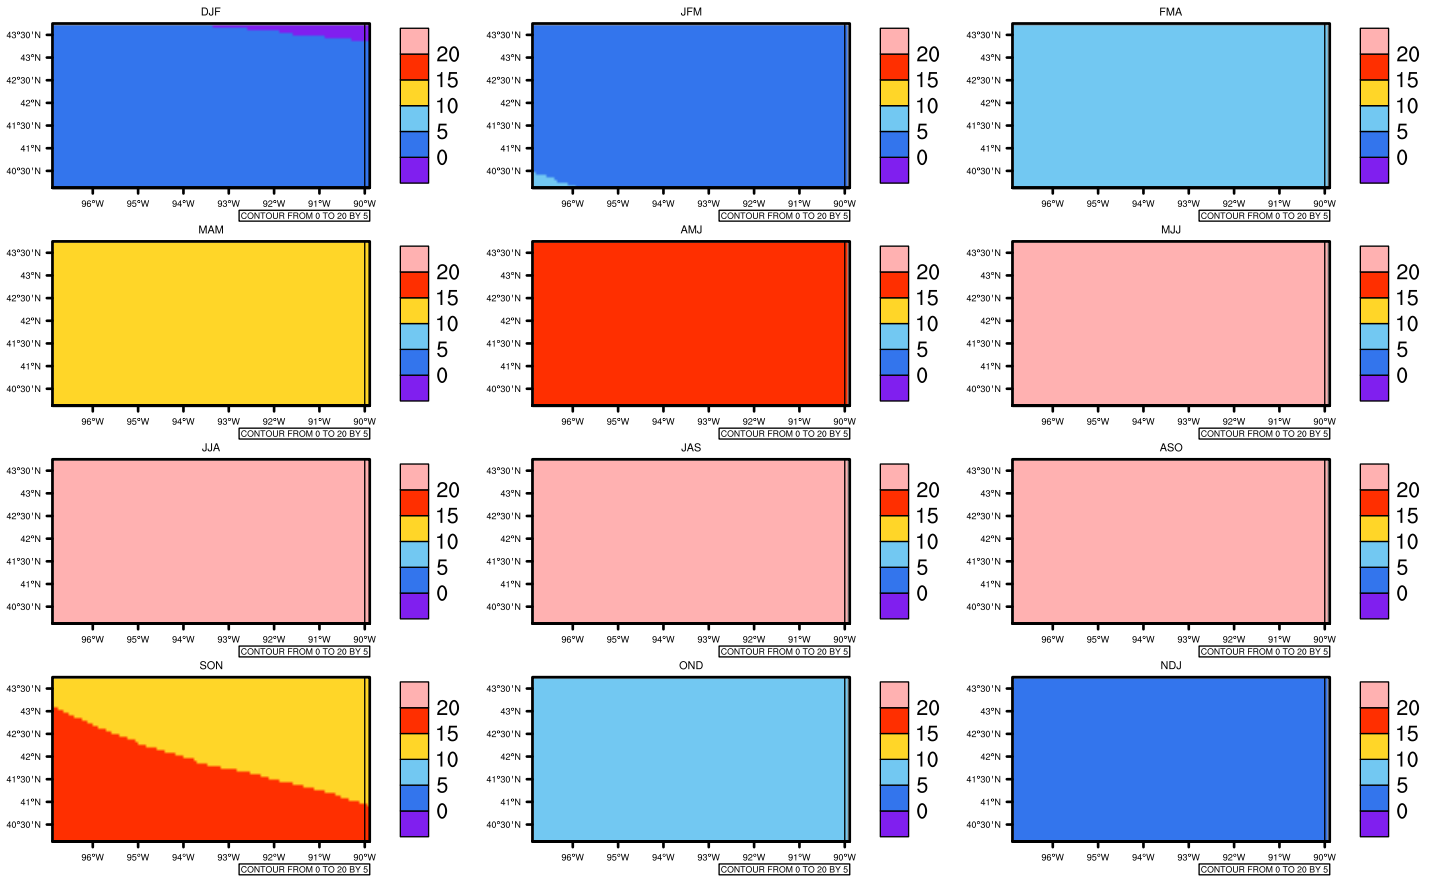

Seasonally Daily Averagetasmx(c) In 2030-2039 GFDL-ESM2M RCP85 - Iowa