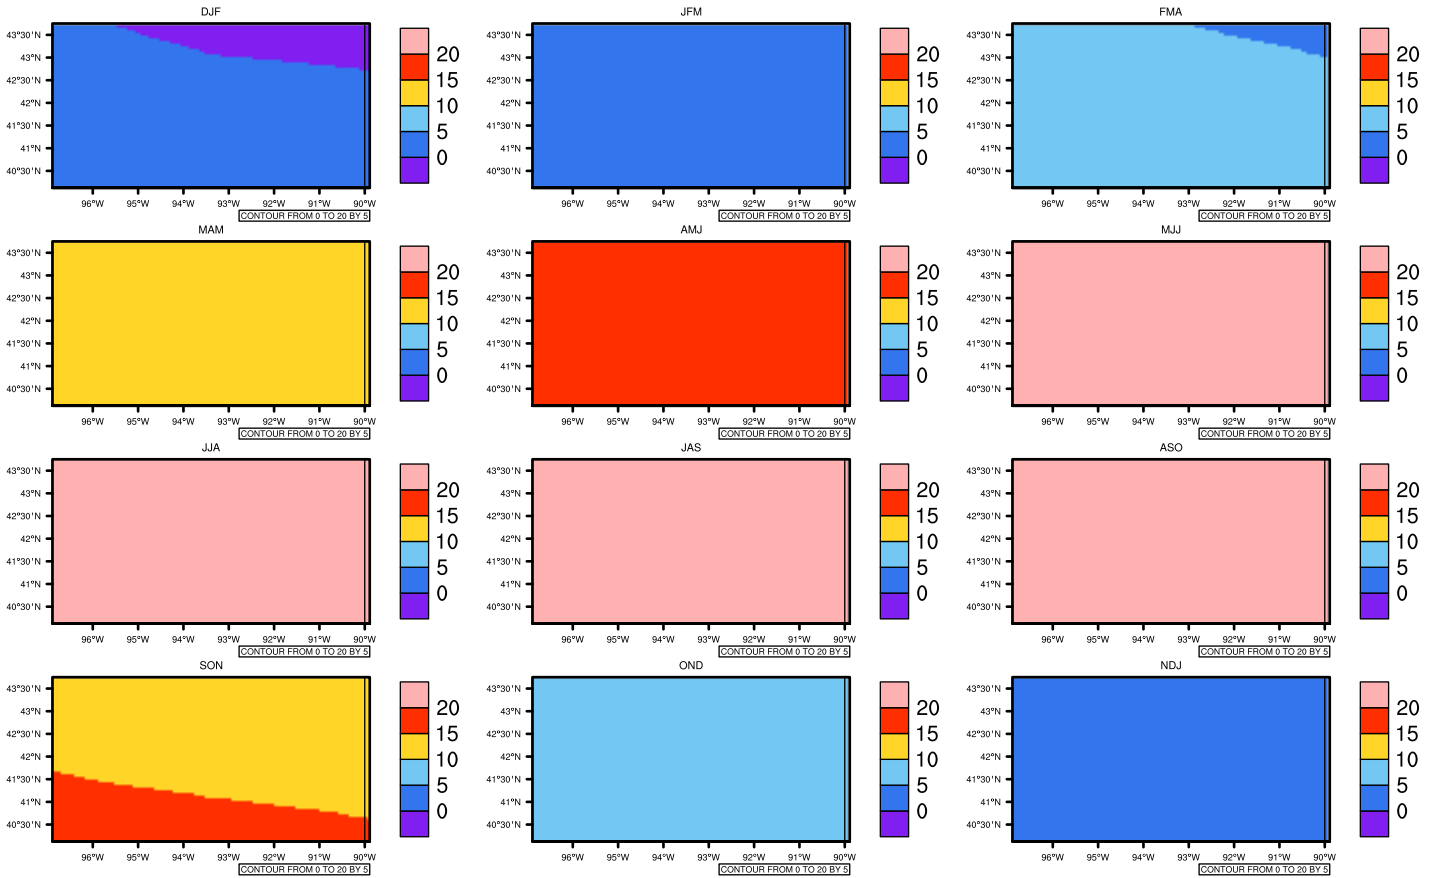

Seasonally Daily Averagetasmx(c) In 2040-2049 GFDL-ESM2M RCP85 - Iowa