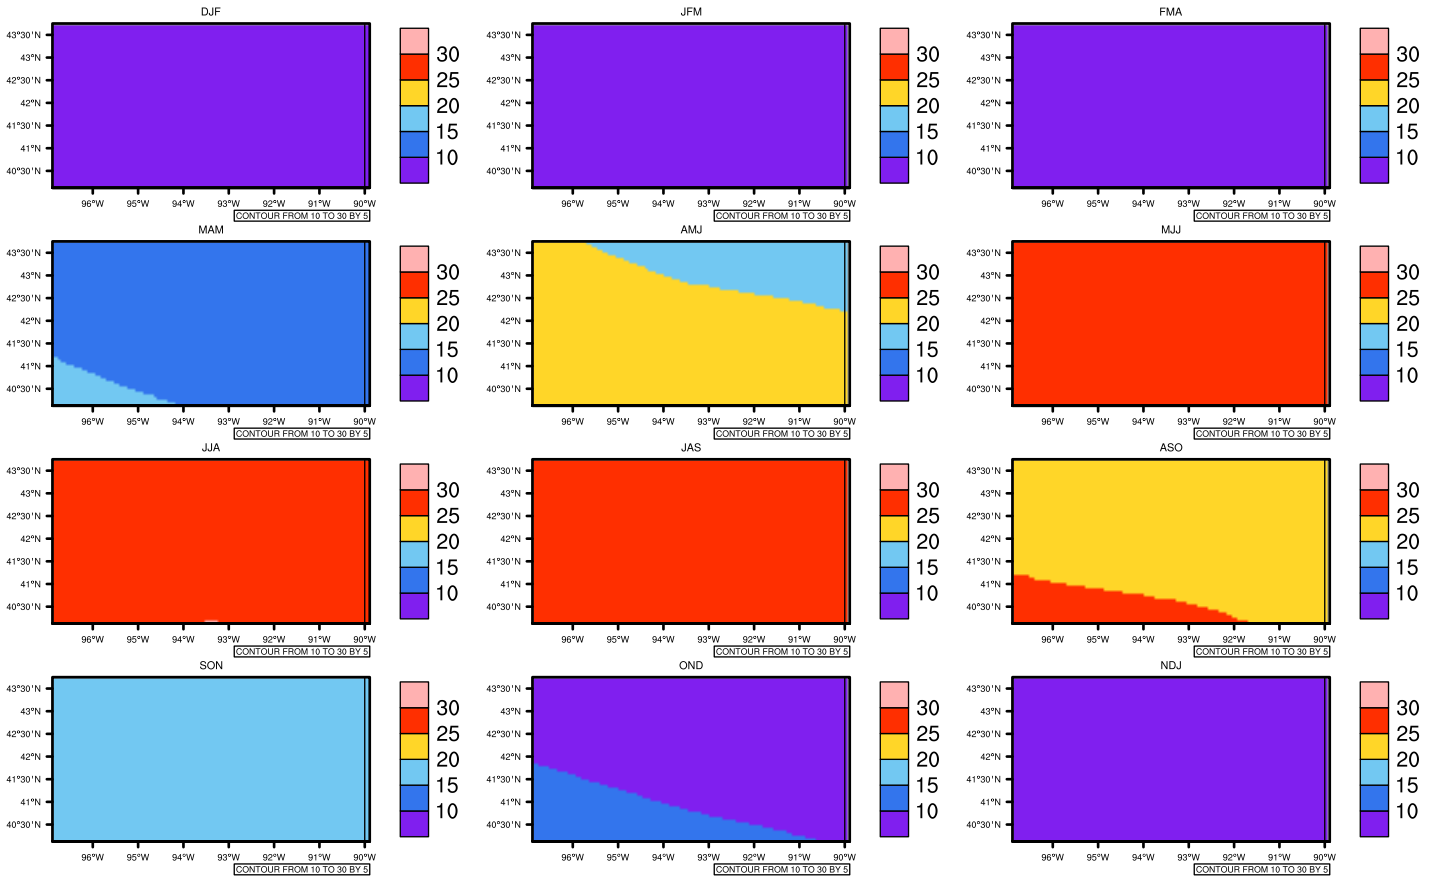

Seasonally Daily Averagetasmx(c) In 2050-2059 GFDL-ESM2M RCP85 - Iowa