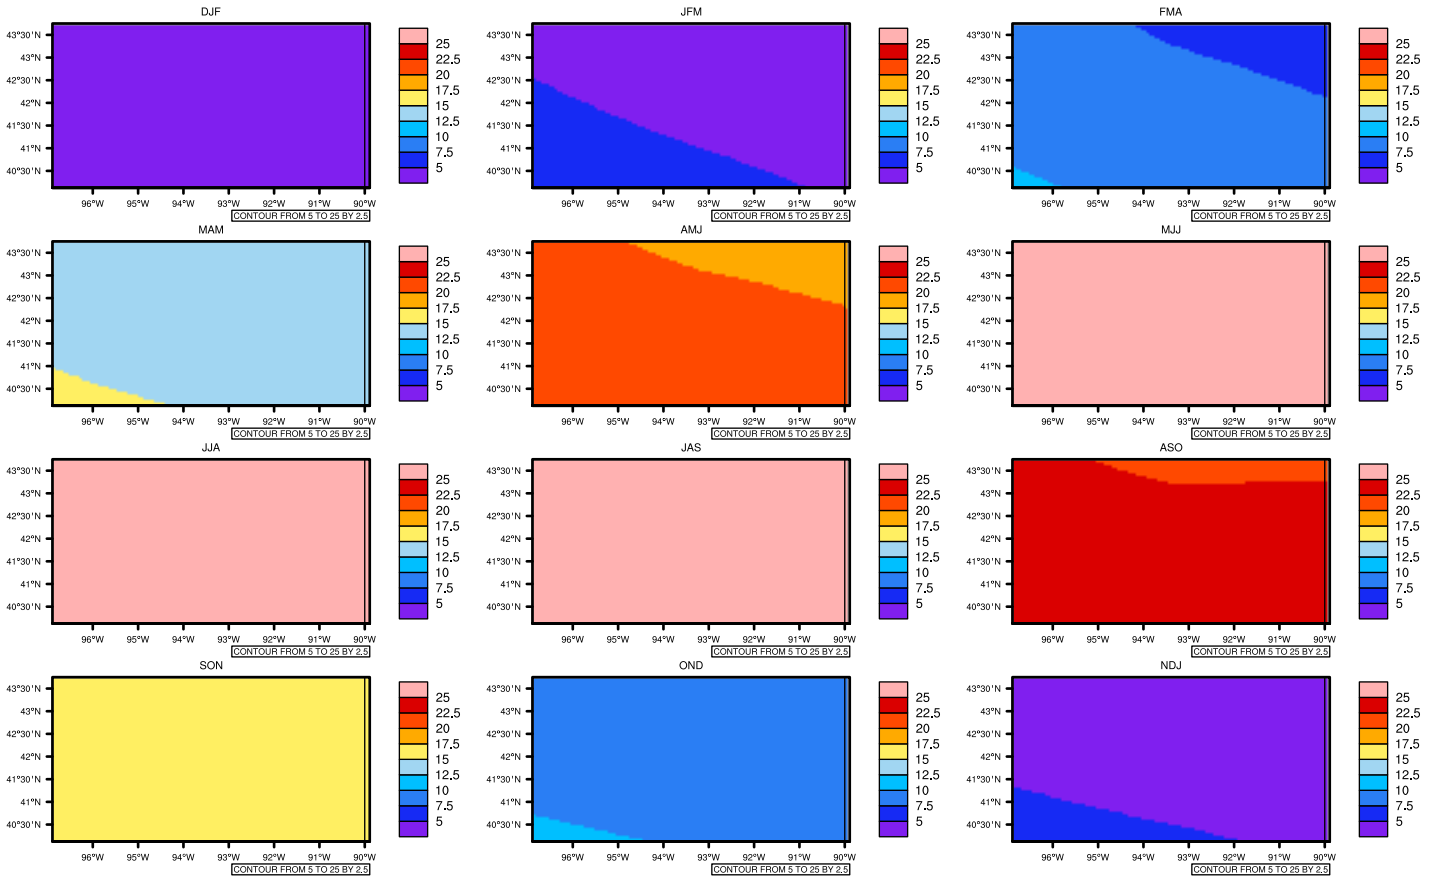

Seasonally Daily Averagetasmx(c) In 2060-2069 GFDL-ESM2M RCP85 - Iowa