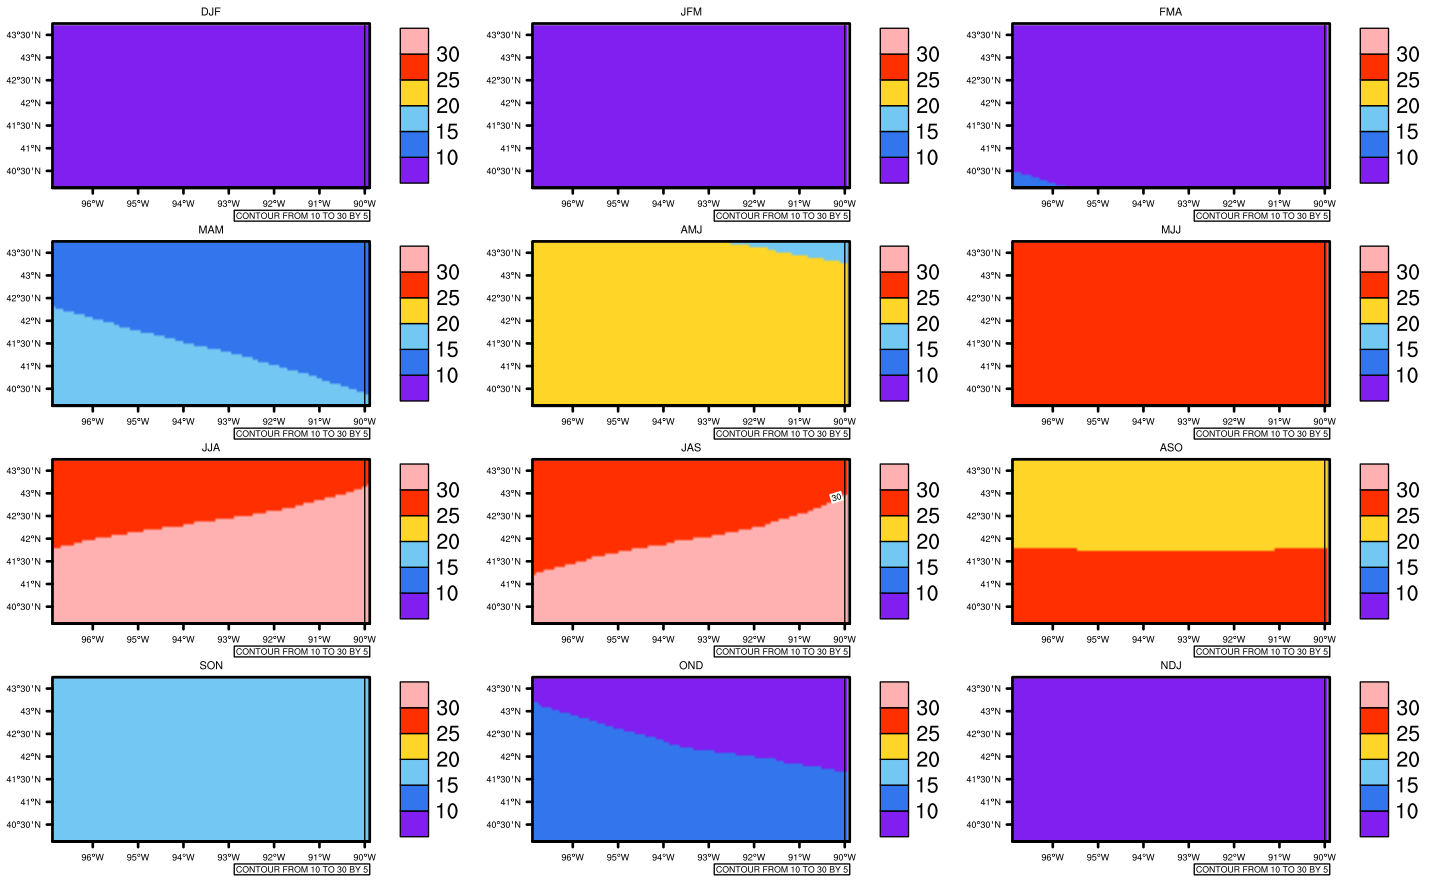

Seasonally Daily Averagetasmx(c) In 2070-2079 GFDL-ESM2M RCP85 - Iowa