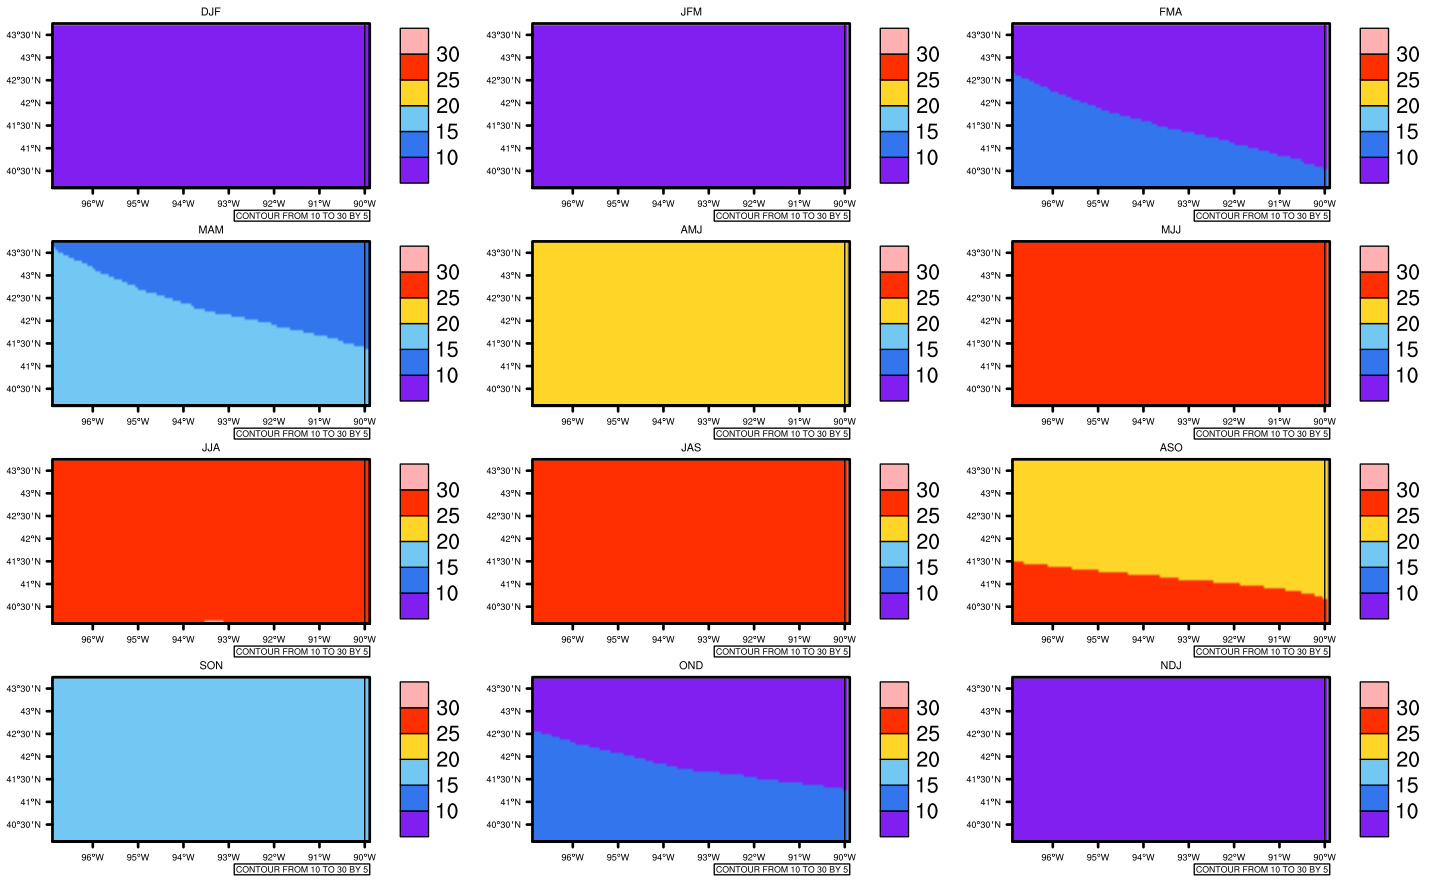

Seasonally Daily Averagetasmx(c) In 2080-2089 GFDL-ESM2M RCP85 - Iowa