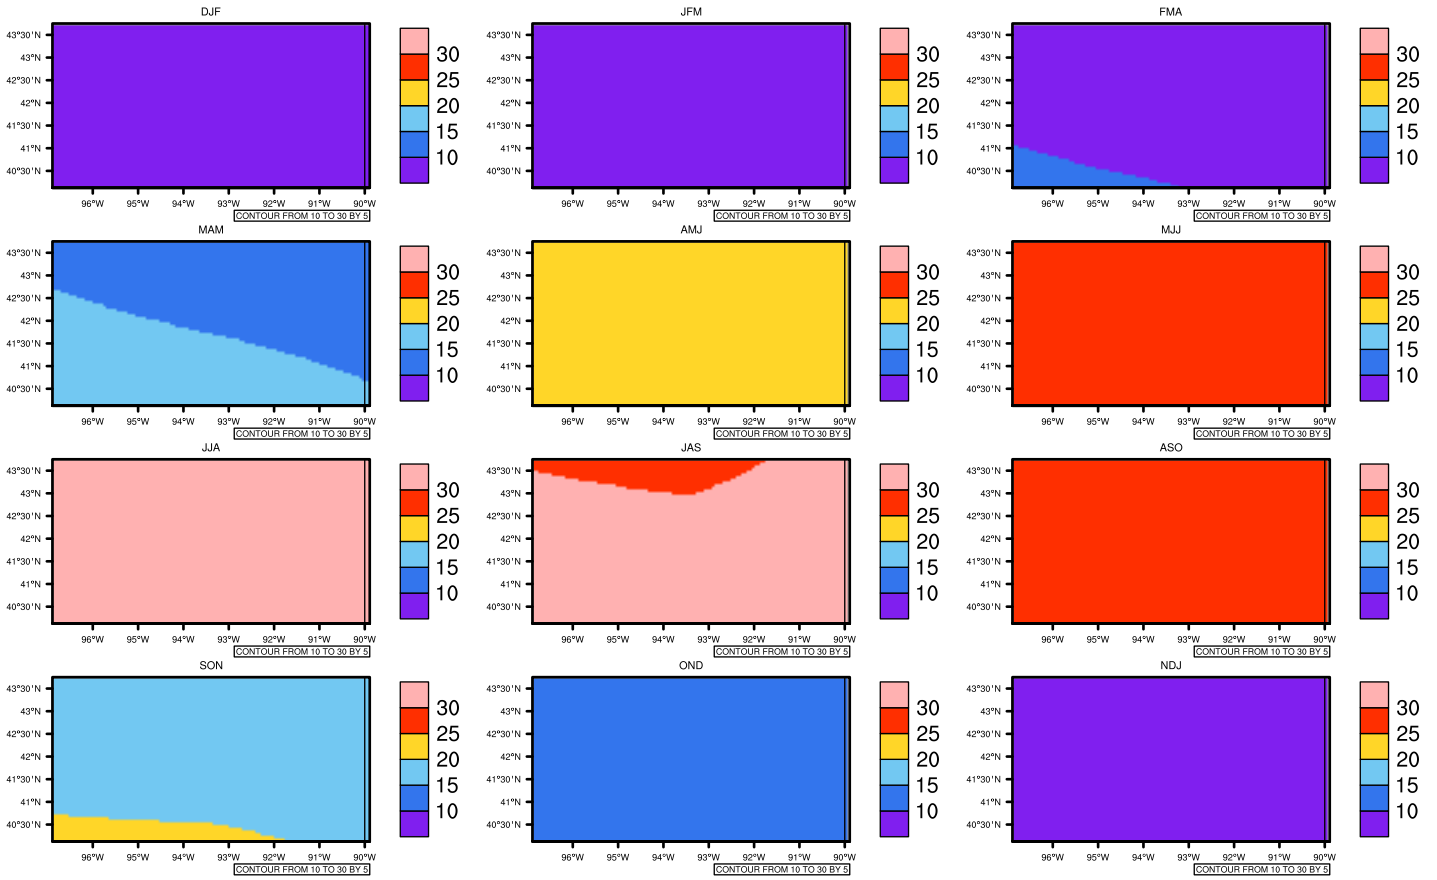

Seasonally Daily Averagetasmx(c) In 2090-2099 GFDL-ESM2M RCP85 - Iowa