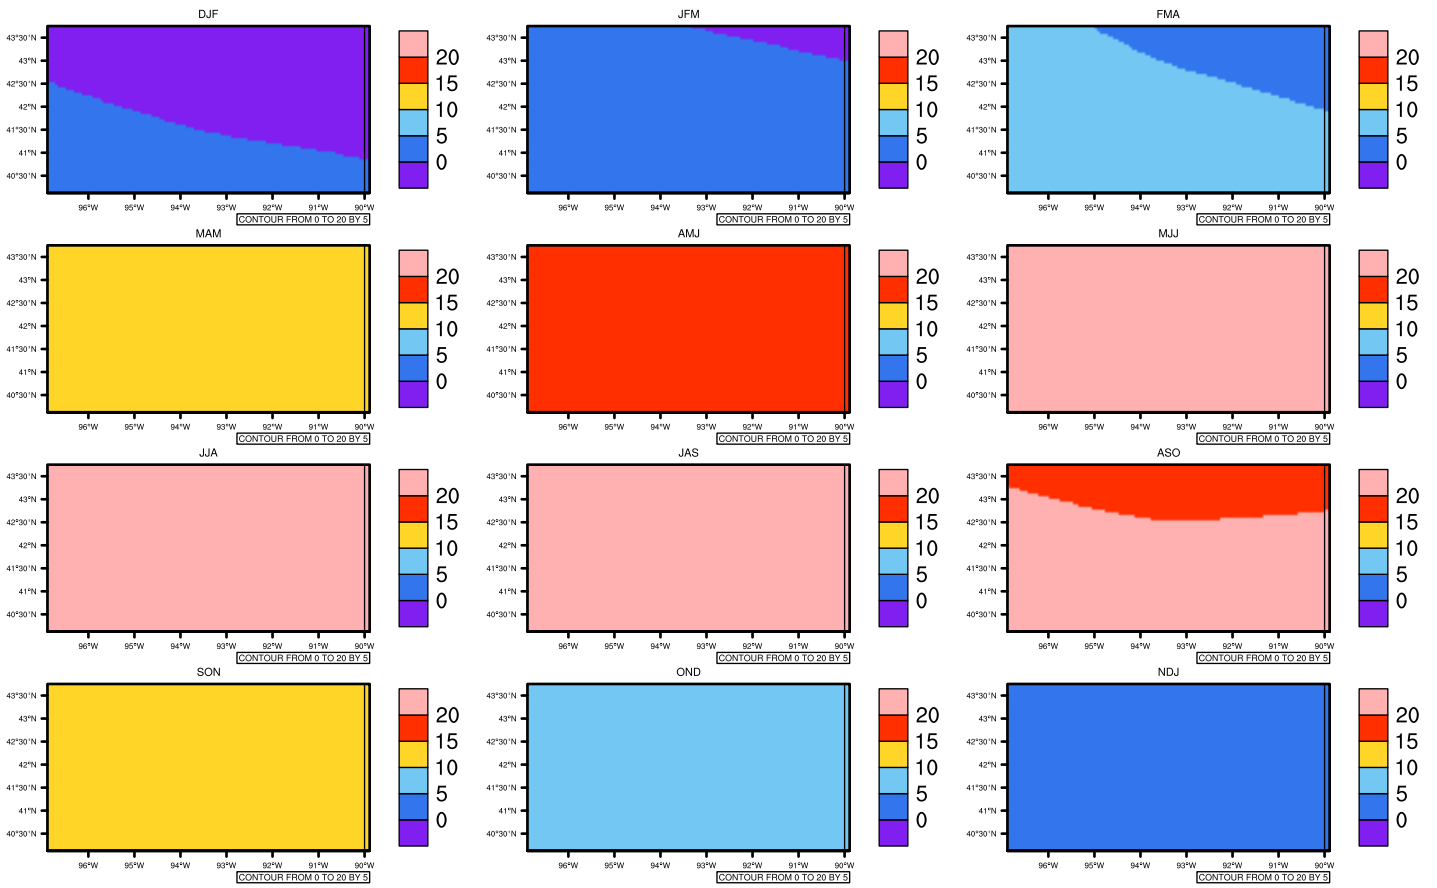

Seasonally Daily Averagetasmx(c) In 1975-2005 GFDL-ESM2M historical - Iowa