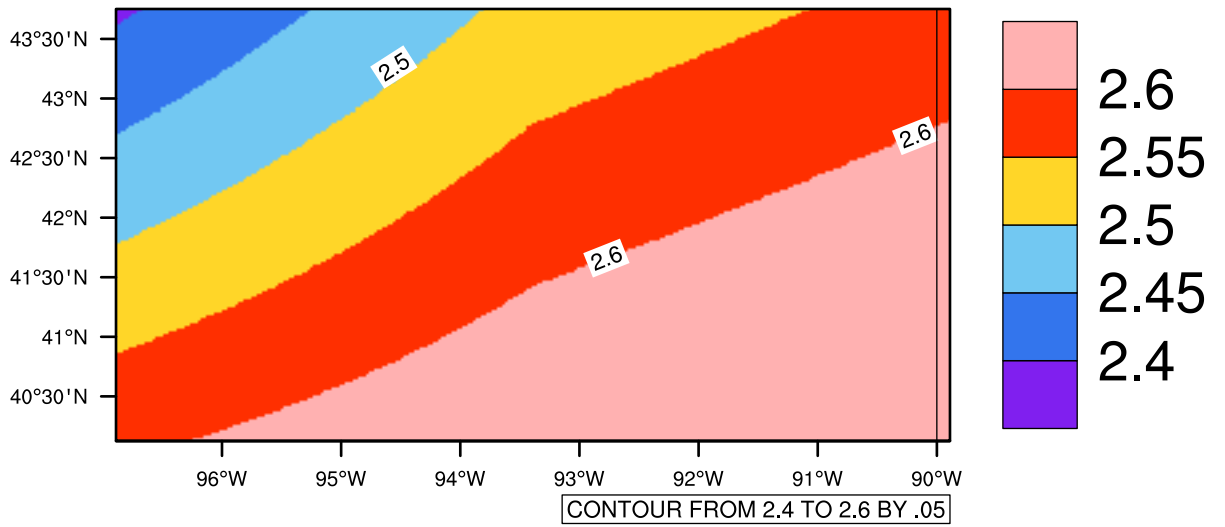

Yearly pr (mm/day) In 1975-2005 GFDL-ESM2M historical - Iowa

[You can request maps from any dataset from the AgriMetSoft Team.](#)