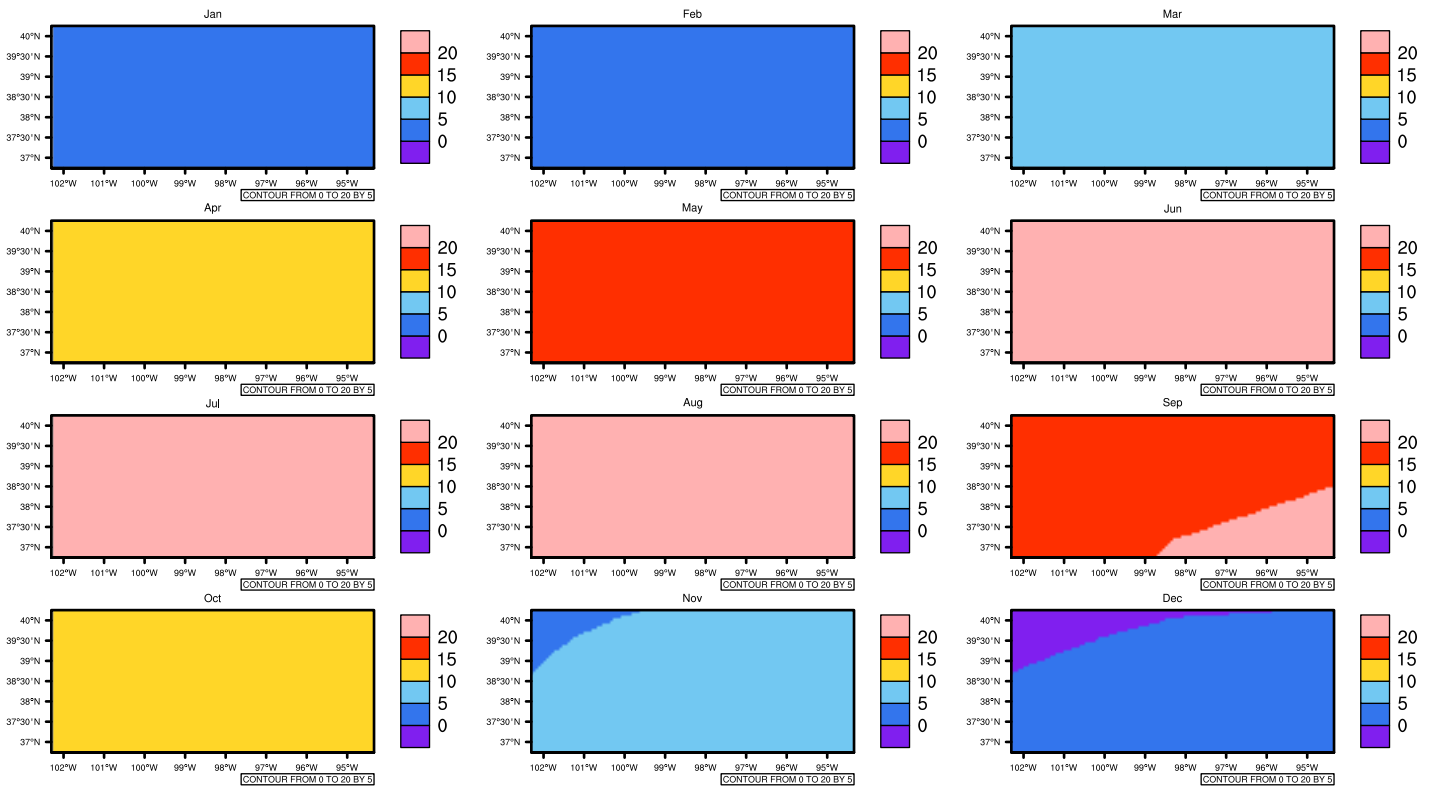

Monthly Daily Averaget(c) In 2020-2029 GFDL-ESM2M RCP45 - Kansas