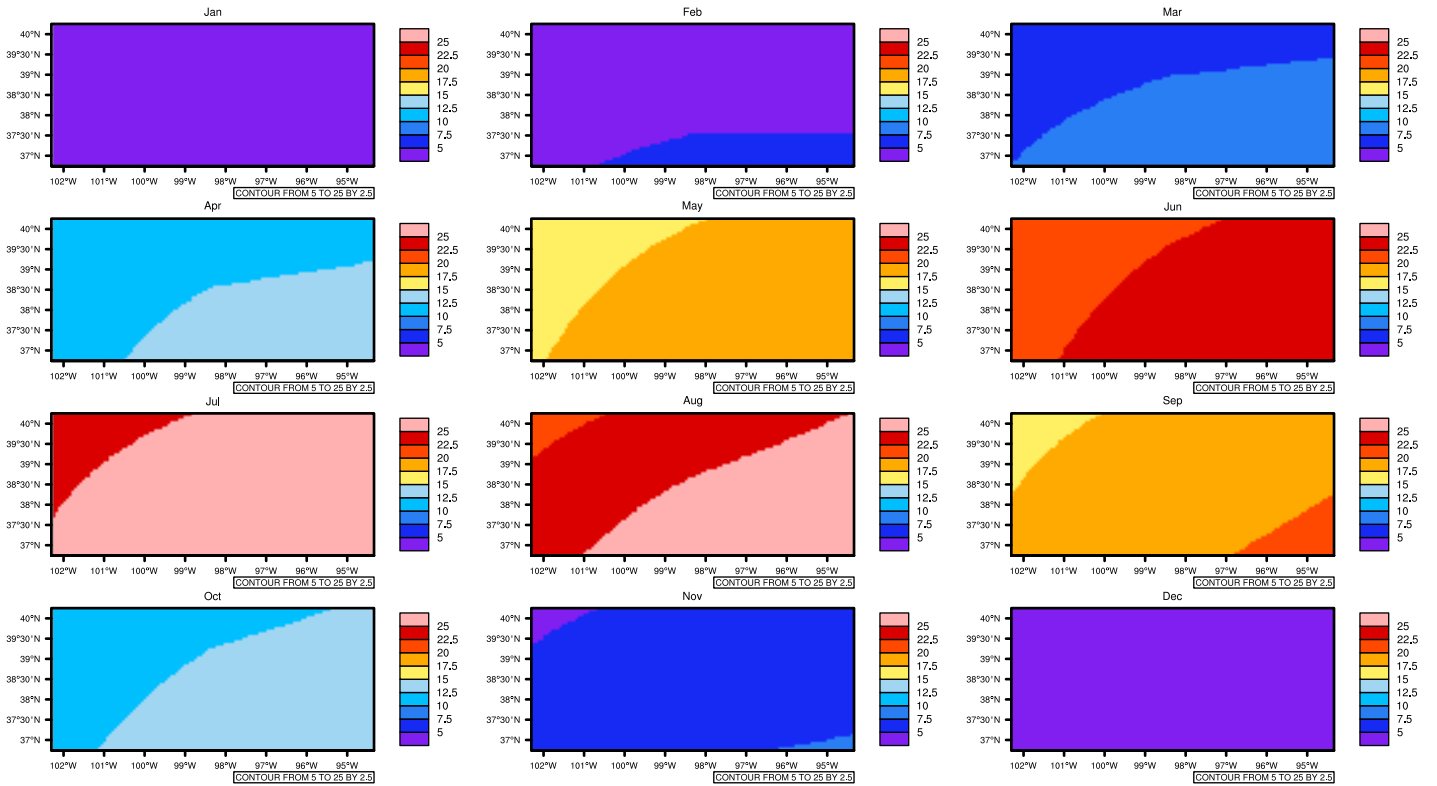

Monthly Daily Averaget(c) In 2070-2079 GFDL-ESM2M RCP45 - Kansas