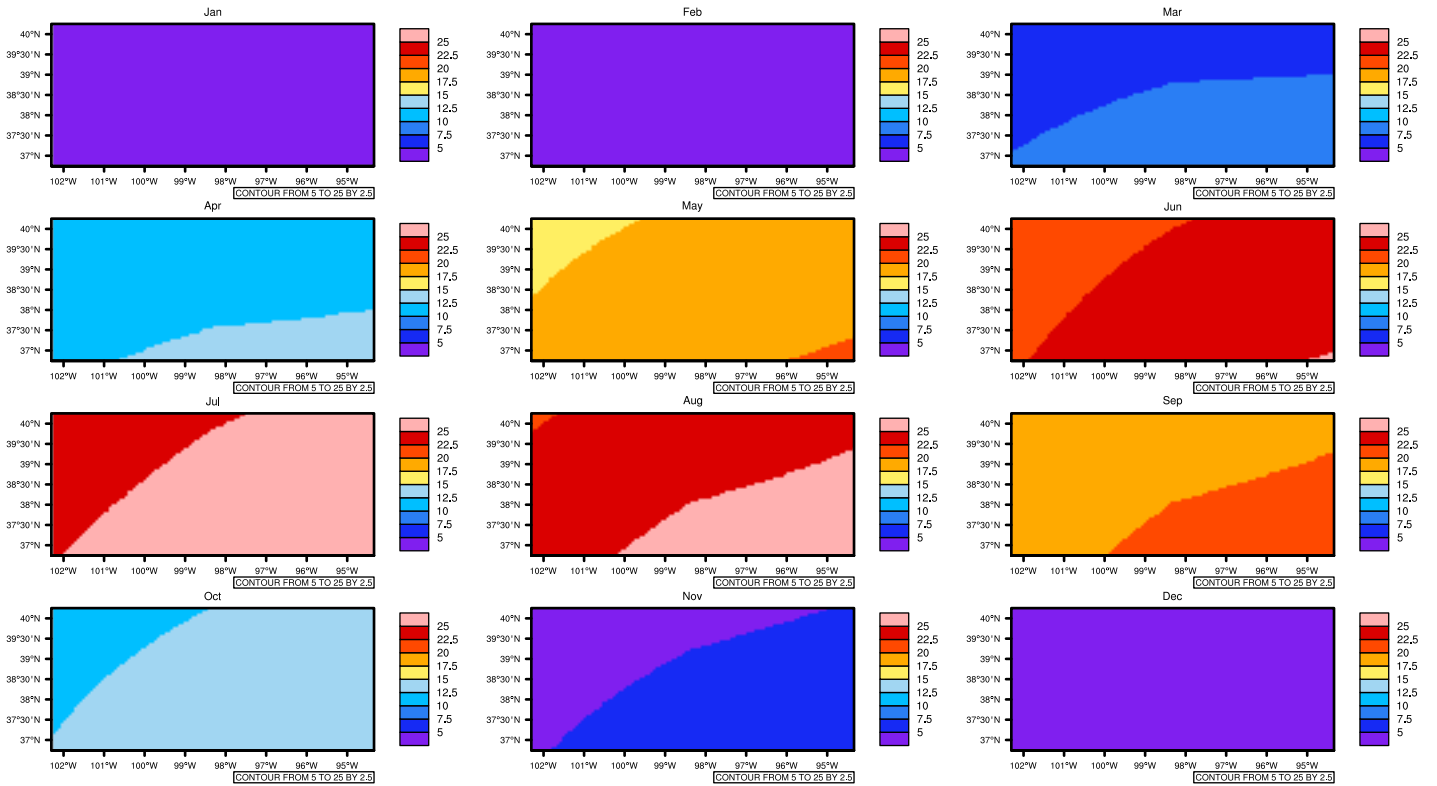

Monthly Daily Averaget(c) In 2090-2099 GFDL-ESM2M RCP45 - Kansas