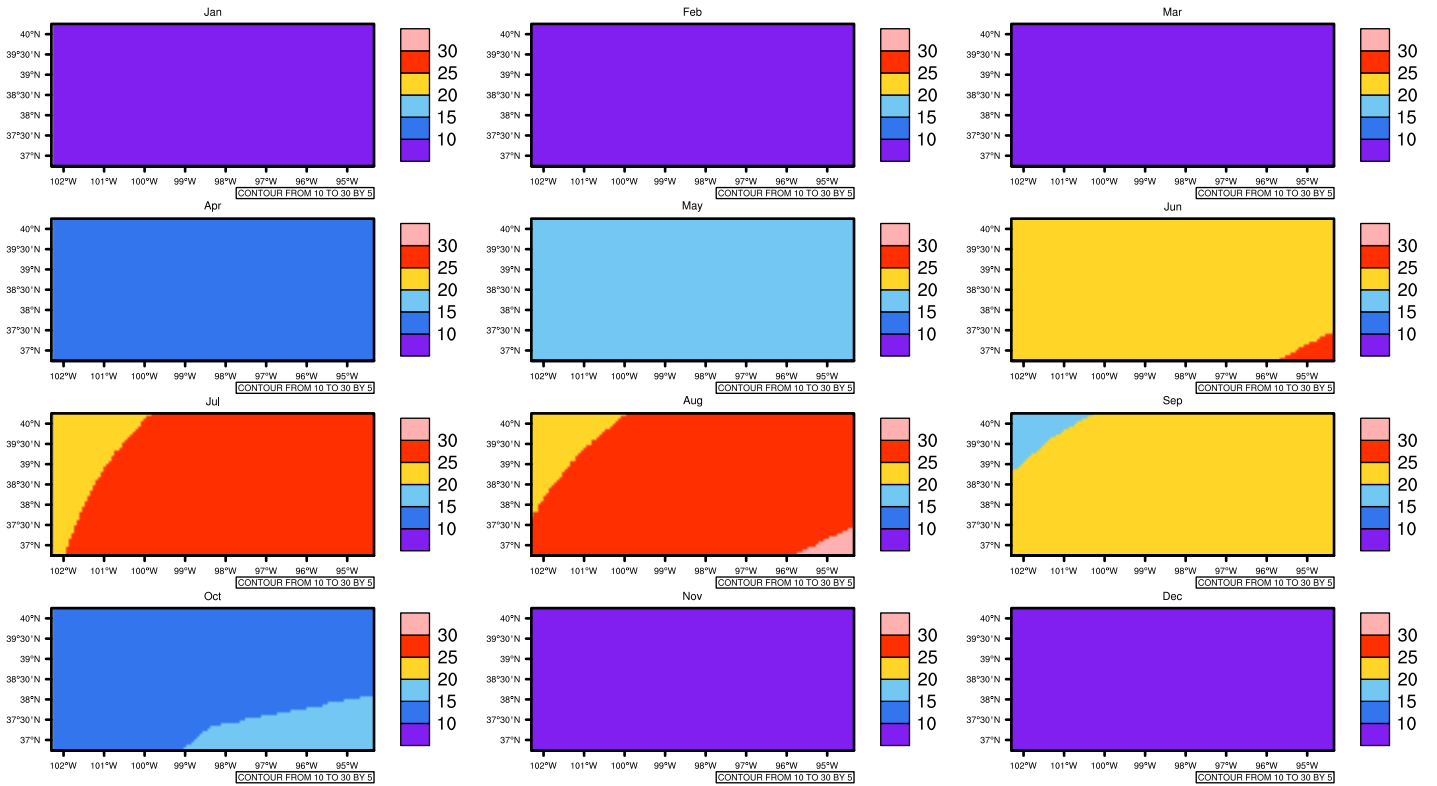

Monthly Daily Averaget(c) In 2060-2069 GFDL-ESM2M RCP85 - Kansas