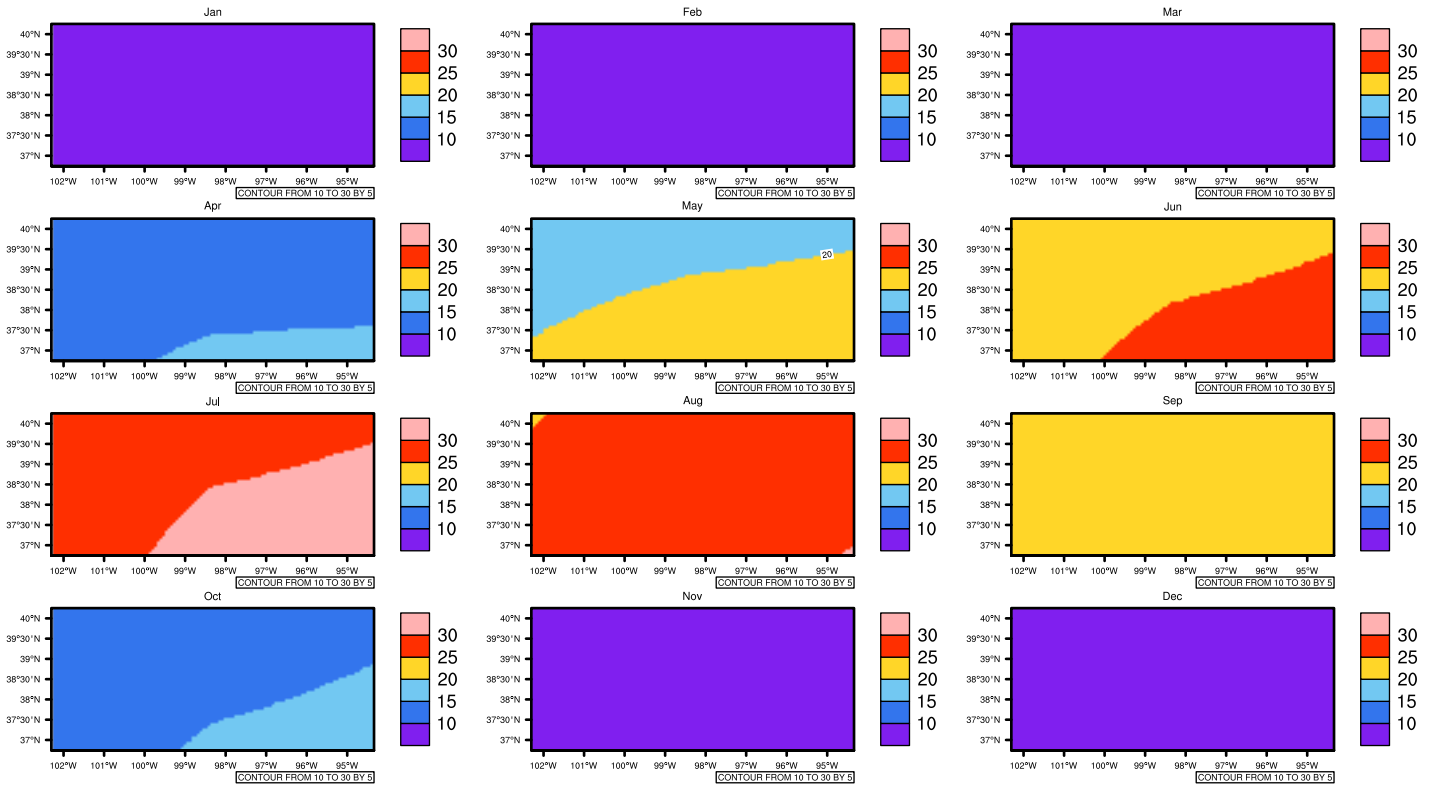

Monthly Daily Averaget(c) In 2070-2079 GFDL-ESM2M RCP85 - Kansas