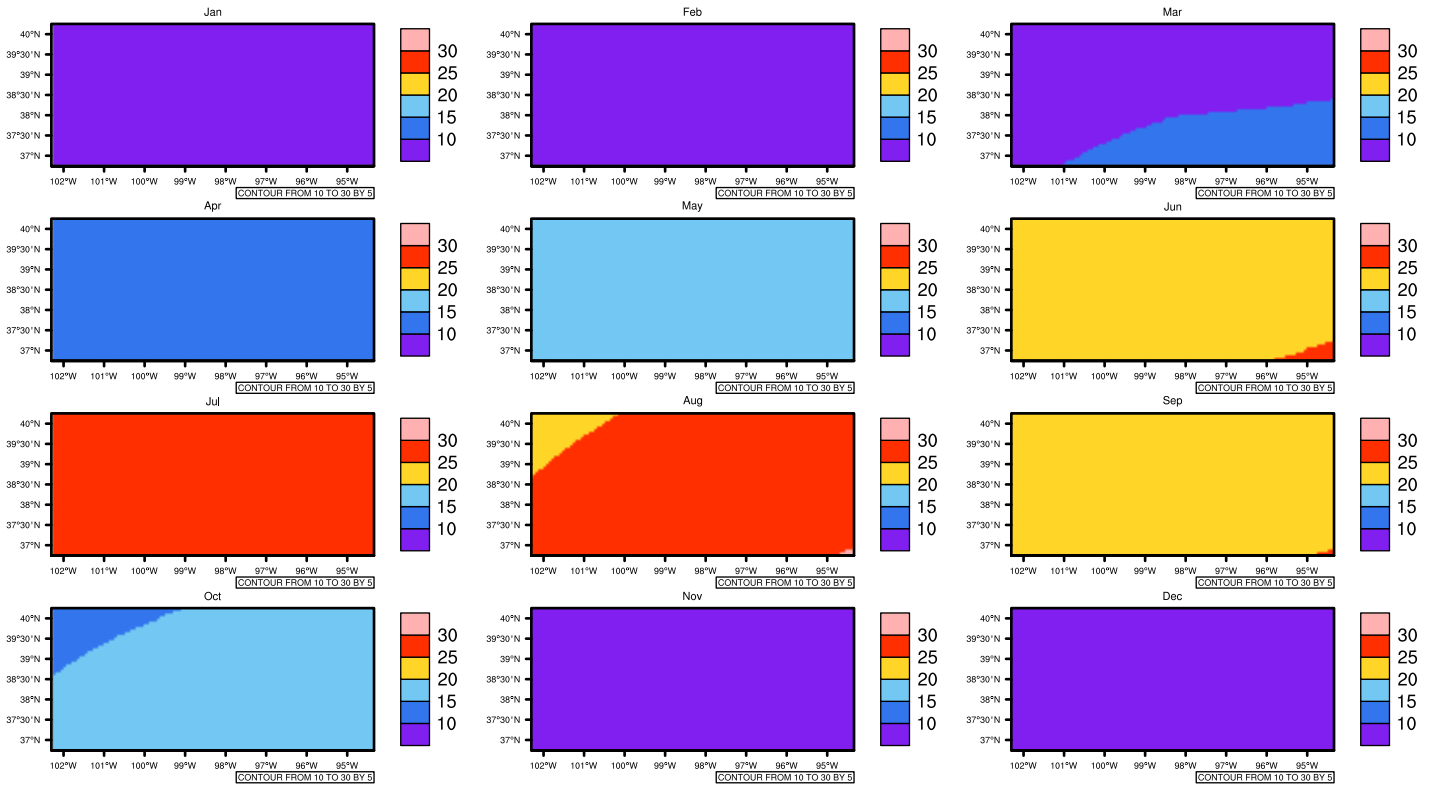

Monthly Daily Averaget(c) In 2080-2089 GFDL-ESM2M RCP85 - Kansas